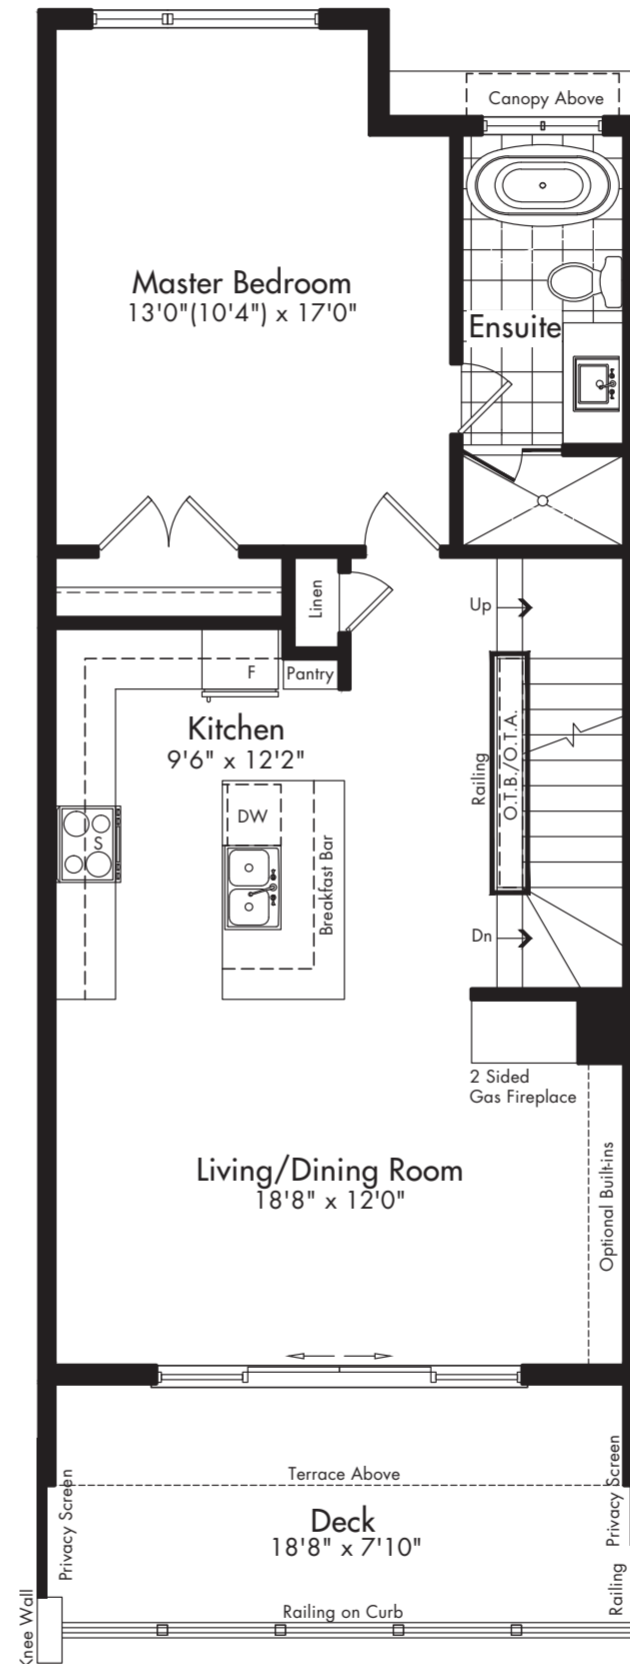

# THE BISMARCK

3 Bedrooms • 2.5 Bathrooms • Single Car Garage • Laundry

*My Weekend is Waiting!*

 EdenOak

[MyOakBay.ca](http://MyOakBay.ca)

Elevation A  
1,842 SQ.FT.  
includes 12 SQ.FT. O.T.B

Elevation A  
1,842 SQ.FT.  
includes 12 SQ.FT. O.T.B

 EdenOak

# THE BISMARK

Elevation A  
**1,842 SQ.FT.**  
 includes 12 SQ.FT. O.T.B

3 Bedrooms  
 2.5 Bathrooms  
 Single Garage  
 Laundry

Ground Floor - Elevation A

Second Floor - Elevation A

Terrace Floor - Elevation A