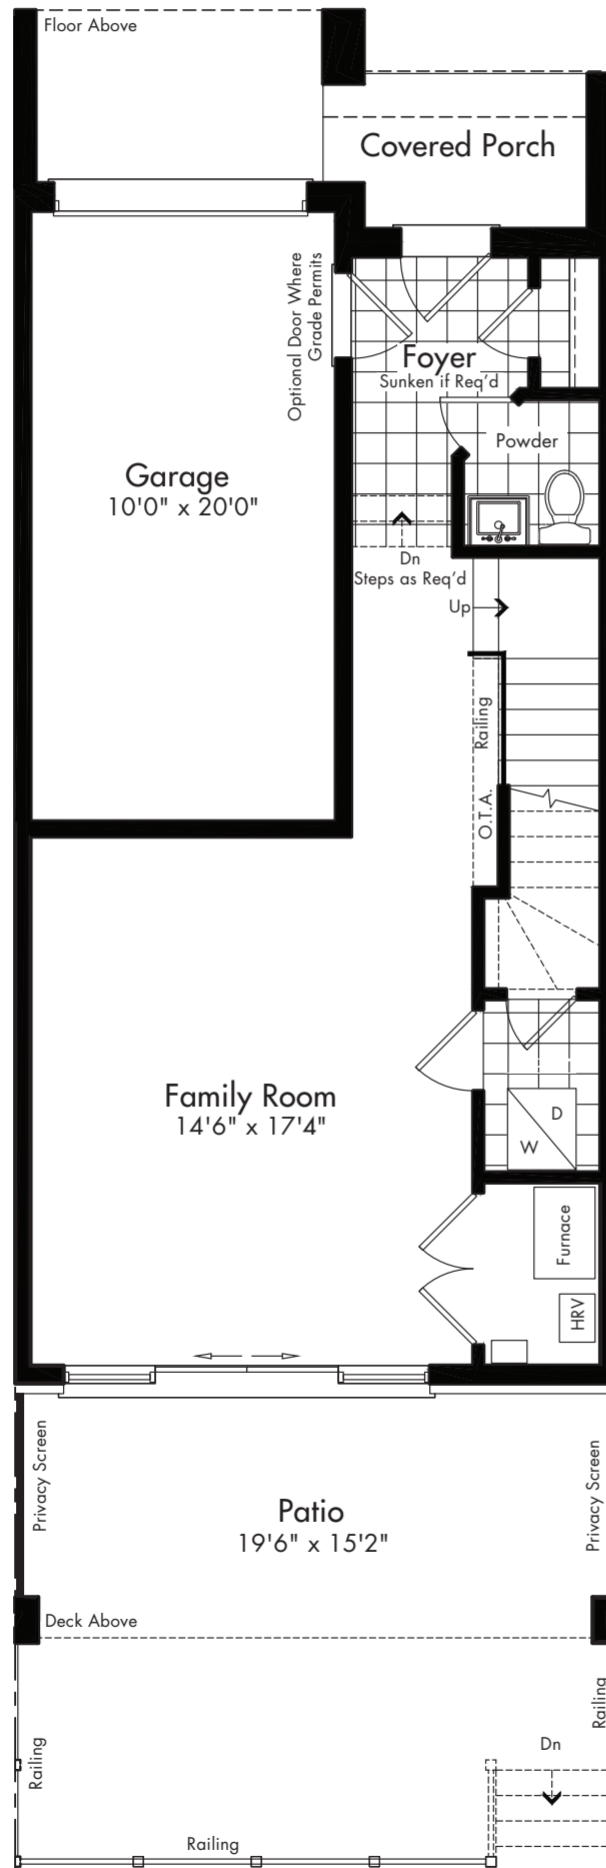

# THE BISMARCK

3 Bedrooms • 2.5 Bathrooms • Single Car Garage • Laundry

*My Weekend is Waiting!*

 EdenOak

[MyOakBay.ca](http://MyOakBay.ca)

Elevation A  
1,842 SQ.FT.  
includes 12 SQ.FT. O.T.B

Elevation A  
1,842 SQ.FT.  
includes 12 SQ.FT. O.T.B

 EdenOak

# THE BISMARK

Elevation A  
**1,842 SQ.FT.**  
 includes 12 SQ.FT. O.T.B

3 Bedrooms  
 2.5 Bathrooms  
 Single Garage  
 Laundry

Ground Floor - Elevation A

Second Floor - Elevation A

Terrace Floor - Elevation A