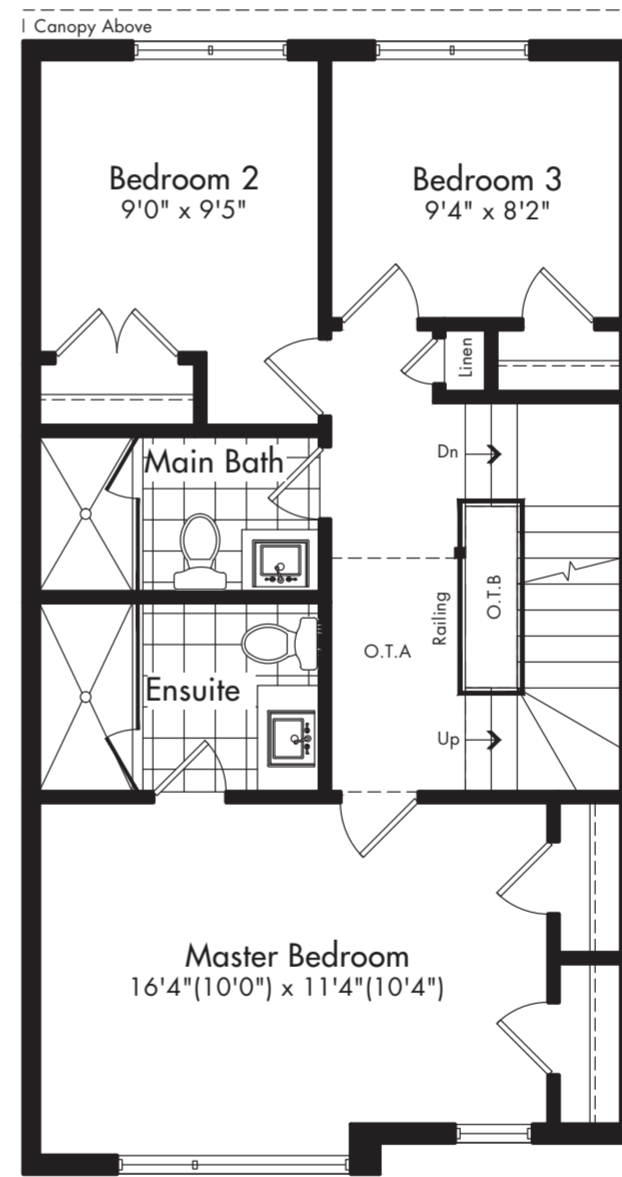

My Weekend is Waiting!

 EdenOak

MyOakBay.ca

 EdenOak

THE BONAVENTURE

Elevation A
1,941 SQ.FT.
 includes 61 SQ.FT. O.T.B

3 Bedrooms
 2.5 Bathrooms
 Single Car Garage
 Laundry

Ground Floor - Elevation A

Second Floor - Elevation A

Third Floor - Elevation A

Terrace Floor - Elevation A

Open Rooftop - 522 sq.ft.
 (not included in total)