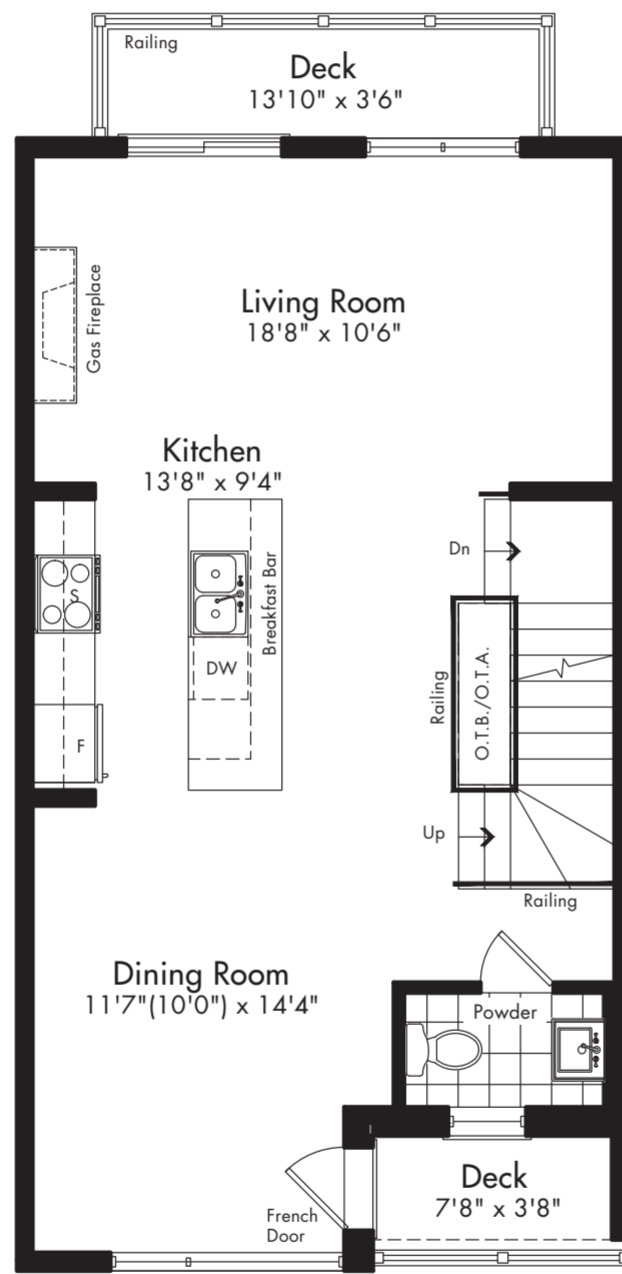

TOWN HOUSE

THE BONAVENTURE

3 Bedrooms • 2.5 Bathrooms • Single Car Garage • Laundry

Elevation A
1,941 SQ.FT.
includes 61 SQ.FT. O.T.B

OAK BAY

Just a 90 minute drive from Toronto but a world away from everyday. Enjoy living in a gorgeous home at Oak Bay Golf & Marina Community, surrounded by your very own golf course, steps to a private marina, tennis, hiking and ski trails, swimming pools and social clubs – all on the shores of Georgian Bay in Port Severn.

My Weekend is Waiting!

 EdenOak

MyOakBay.ca

 EdenOak

THE BONAVENTURE

Elevation A
1,941 SQ.FT.
 includes 61 SQ.FT. O.T.B

3 Bedrooms
 2.5 Bathrooms
 Single Car Garage
 Laundry

Ground Floor - Elevation A

Second Floor - Elevation A

Third Floor - Elevation A

Terrace Floor - Elevation A

Open Rooftop - 522 sq.ft.
 (not included in total)