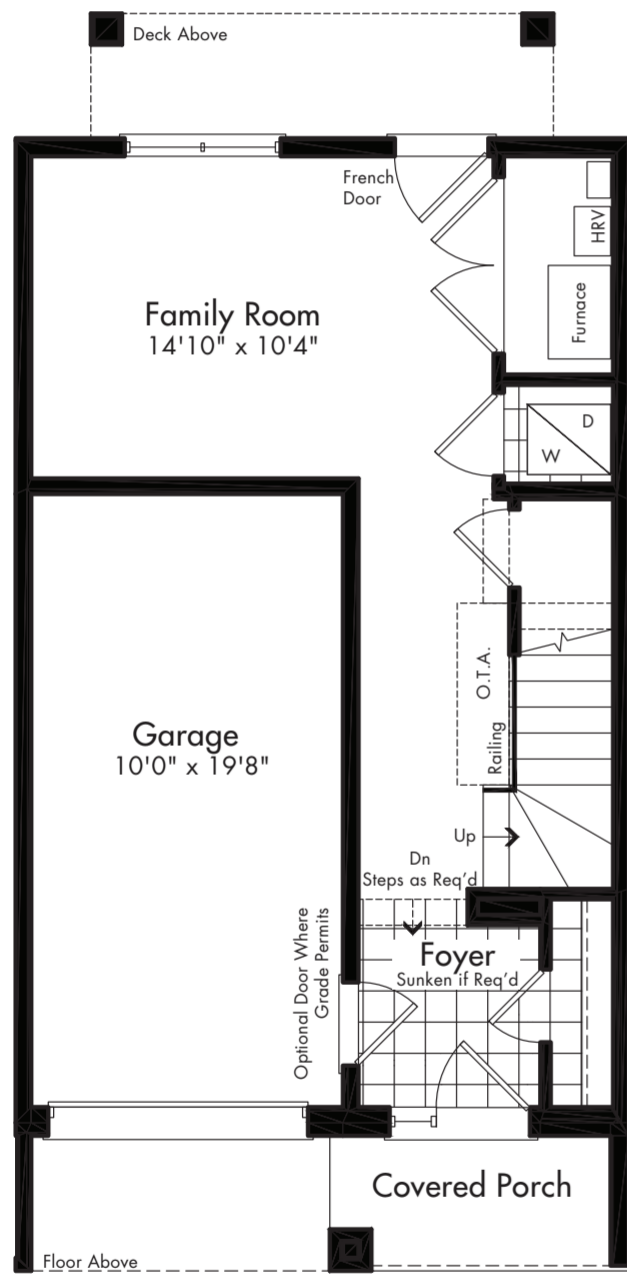

TOWN HOUSE

THE BONAVENTURE

3 Bedrooms • 2.5 Bathrooms • Single Car Garage • Laundry

Elevation A
1,941 SQ.FT.
includes 61 SQ.FT. O.T.B

OAK BAY

Just a 90 minute drive from Toronto but a world away from everyday. Enjoy living in a gorgeous home at Oak Bay Golf & Marina Community, surrounded by your very own golf course, steps to a private marina, tennis, hiking and ski trails, swimming pools and social clubs – all on the shores of Georgian Bay in Port Severn.

My Weekend is Waiting!

 EdenOak

MyOakBay.ca

 EdenOak

THE BONAVENTURE

Elevation A
1,941 SQ.FT.
 includes 61 SQ.FT. O.T.B

3 Bedrooms
 2.5 Bathrooms
 Single Car Garage
 Laundry

Ground Floor - Elevation A

Second Floor - Elevation A

Third Floor - Elevation A

Terrace Floor - Elevation A

Open Rooftop - 522 sq.ft.
 (not included in total)