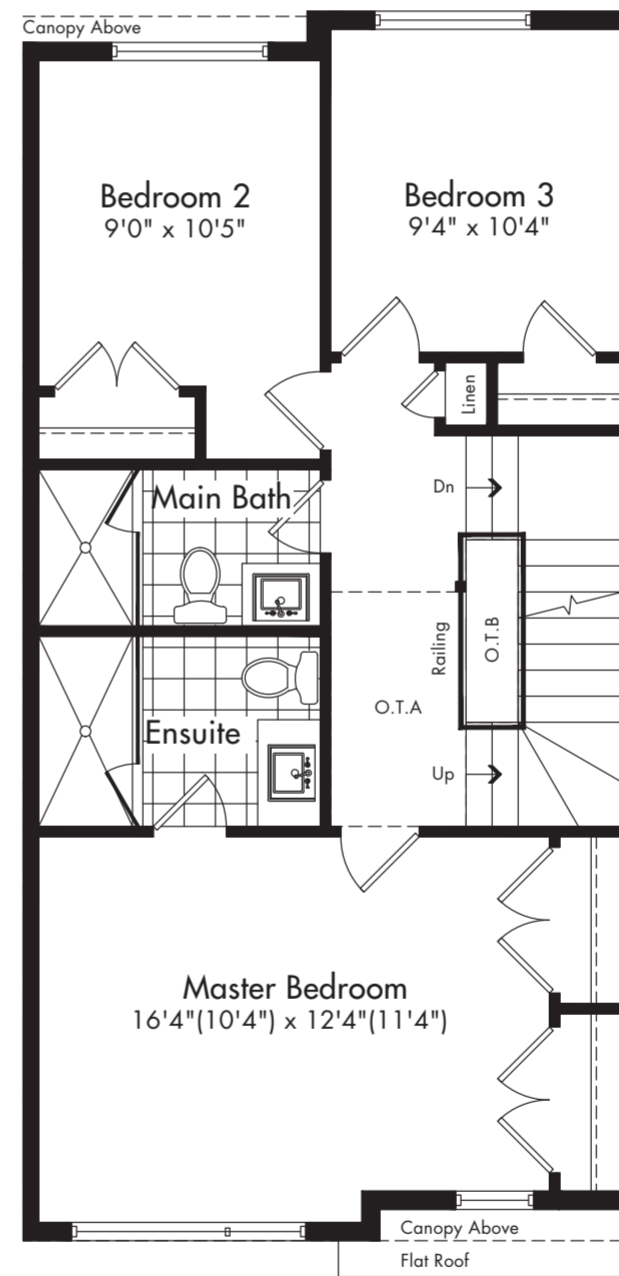

# THE EMPRESS

3 Bedrooms • 2.5 Bathrooms • Single Car Garage • Laundry

Elevation A  
2,052 SQ.FT.  
includes 61 SQ.FT. O.T.B

# THE EMPRESS

Elevation A  
**2,052 SQ.FT.**  
 includes 61 SQ.FT. O.T.B

3 Bedrooms  
 2.5 Bathrooms  
 Single Car Garage  
 Laundry

Ground Floor - Elevation A

Second Floor - Elevation A

Third Floor - Elevation A

Terrace Floor - Elevation A

Open Rooftop - 569 sq.ft.  
 (not included in total)