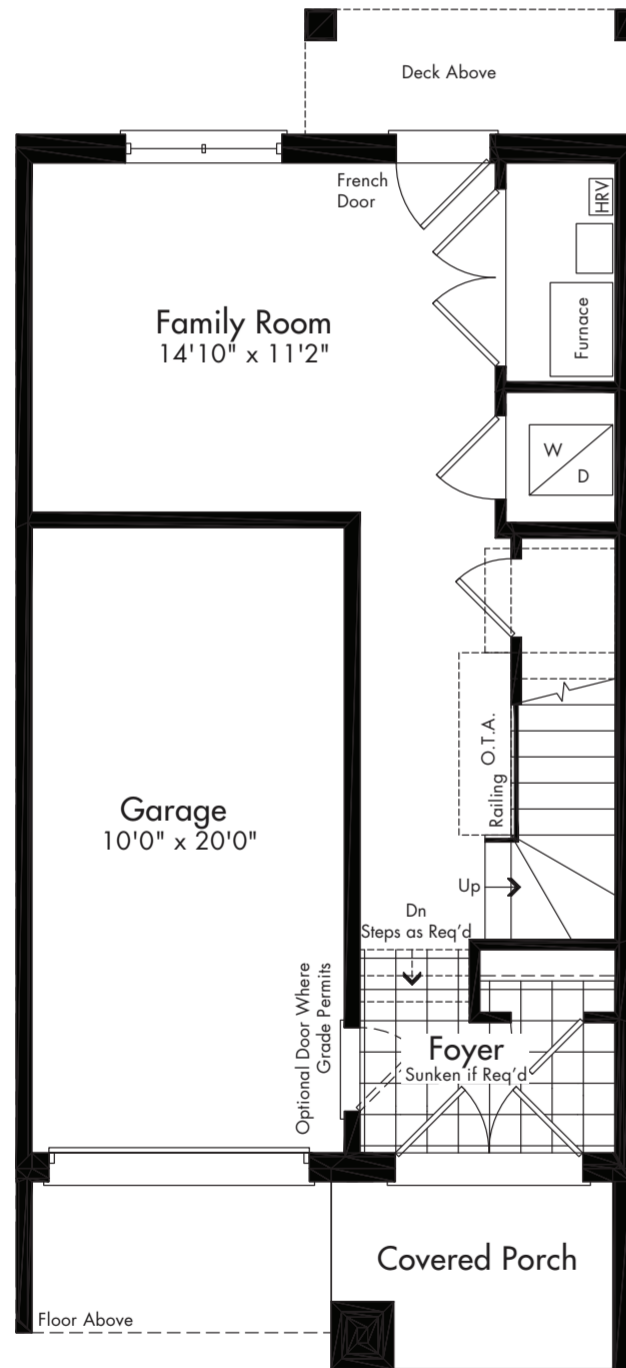

# THE EMPRESS

3 Bedrooms • 2.5 Bathrooms • Single Car Garage • Laundry

Elevation A  
2,052 SQ.FT.  
includes 61 SQ.FT. O.T.B

# THE EMPRESS

Elevation A  
**2,052 SQ.FT.**  
 includes 61 SQ.FT. O.T.B

3 Bedrooms  
 2.5 Bathrooms  
 Single Car Garage  
 Laundry

Ground Floor - Elevation A

Second Floor - Elevation A

Third Floor - Elevation A

Terrace Floor - Elevation A

Open Rooftop - 569 sq.ft.  
 (not included in total)