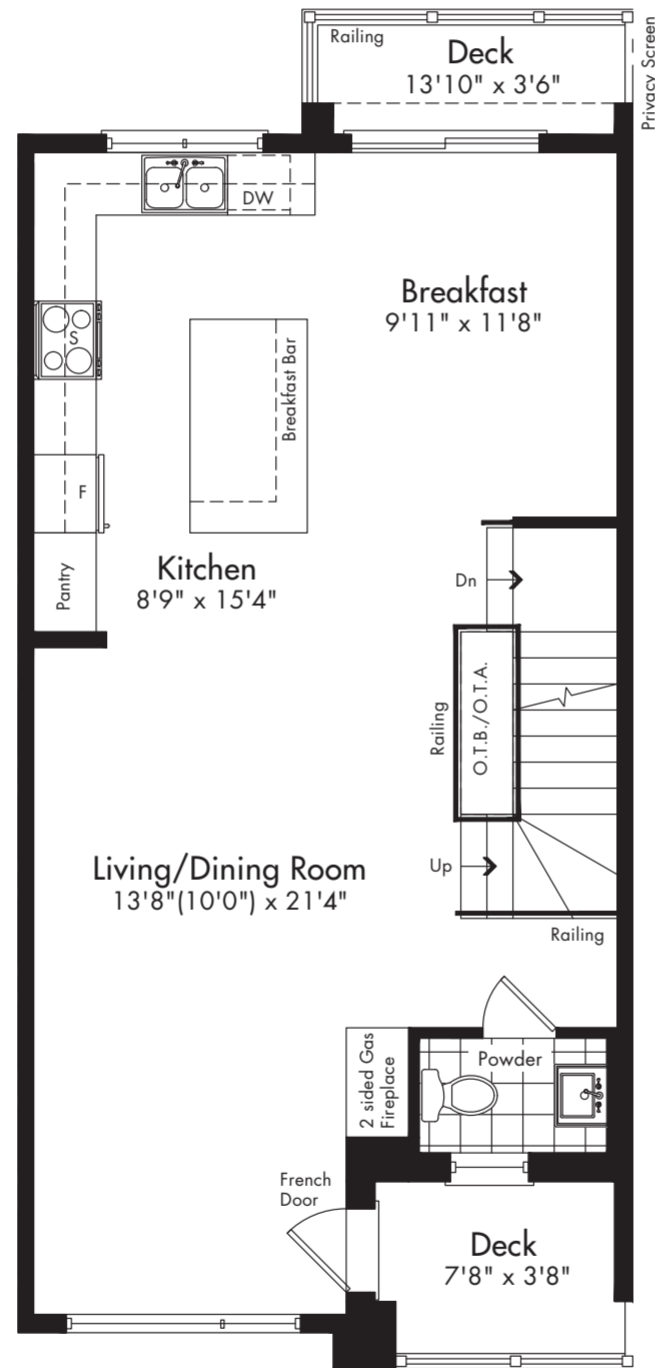

# THE EMPRESS

3 Bedrooms • 2.5 Bathrooms • Single Car Garage • Laundry

Elevation A  
2,052 SQ.FT.  
includes 61 SQ.FT. O.T.B

# THE EMPRESS

Elevation A  
**2,052 SQ.FT.**  
 includes 61 SQ.FT. O.T.B

3 Bedrooms  
 2.5 Bathrooms  
 Single Car Garage  
 Laundry

Ground Floor - Elevation A

Second Floor - Elevation A

Third Floor - Elevation A

Terrace Floor - Elevation A

Open Rooftop - 569 sq.ft.  
 (not included in total)