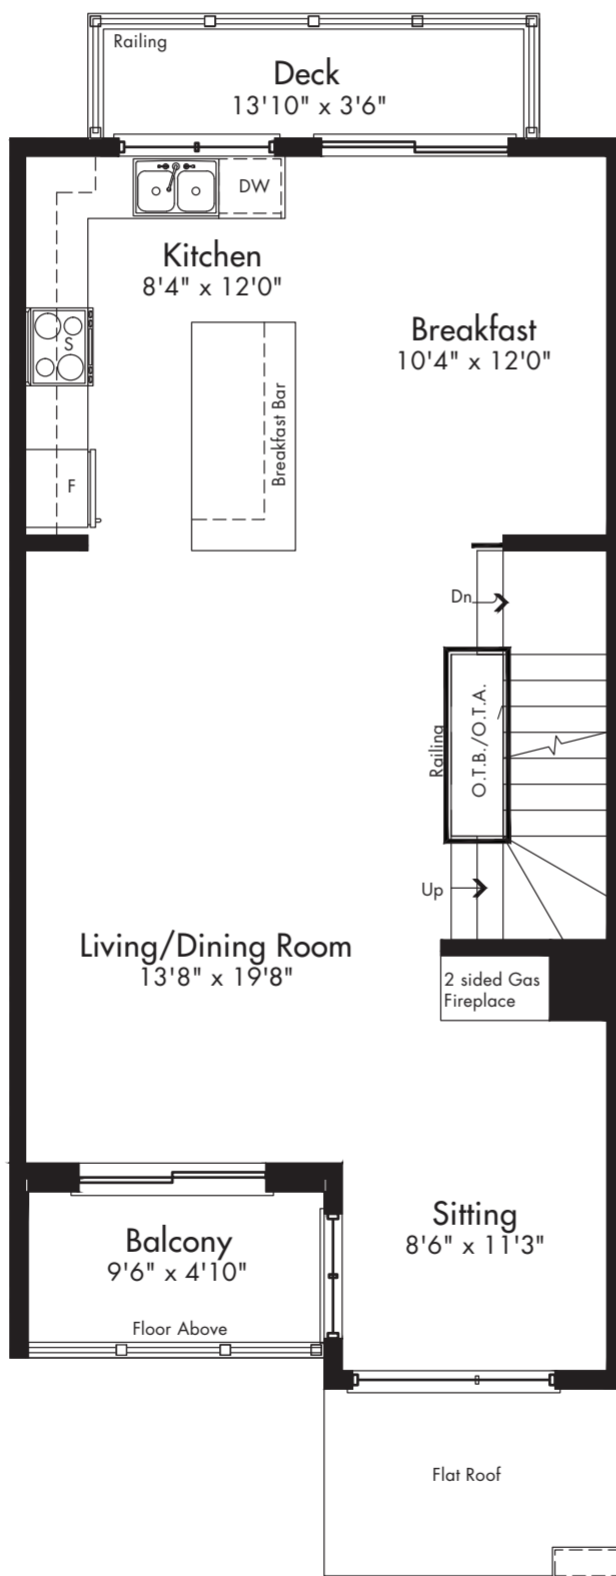

TOWN HOUSE

THE ORIOLE

3 Bedrooms • 2.5 Bathrooms • Single Car Garage • Laundry

Elevation A
2,155 SQ.FT.
includes 61 SQ.FT. O.T.B

OAK BAY

Just a 90 minute drive from Toronto but a world away from everyday. Enjoy living in a gorgeous home at Oak Bay Golf & Marina Community, surrounded by your very own golf course, steps to a private marina, tennis, hiking and ski trails, swimming pools and social clubs – all on the shores of Georgian Bay in Port Severn.

My Weekend is Waiting!

 EdenOak

MyOakBay.ca

 EdenOak

THE ORIOLE

Elevation A
2,155 SQ.FT.
 includes 61 SQ.FT. O.T.B

3 Bedrooms
 2.5 Bathrooms
 Single Car Garage
 Laundry

Ground Floor - Elevation A

Second Floor - Elevation A

Third Floor - Elevation A

Terrace Floor - Elevation A

Open Rooftop - 584 sq.ft.
 (not included in total)