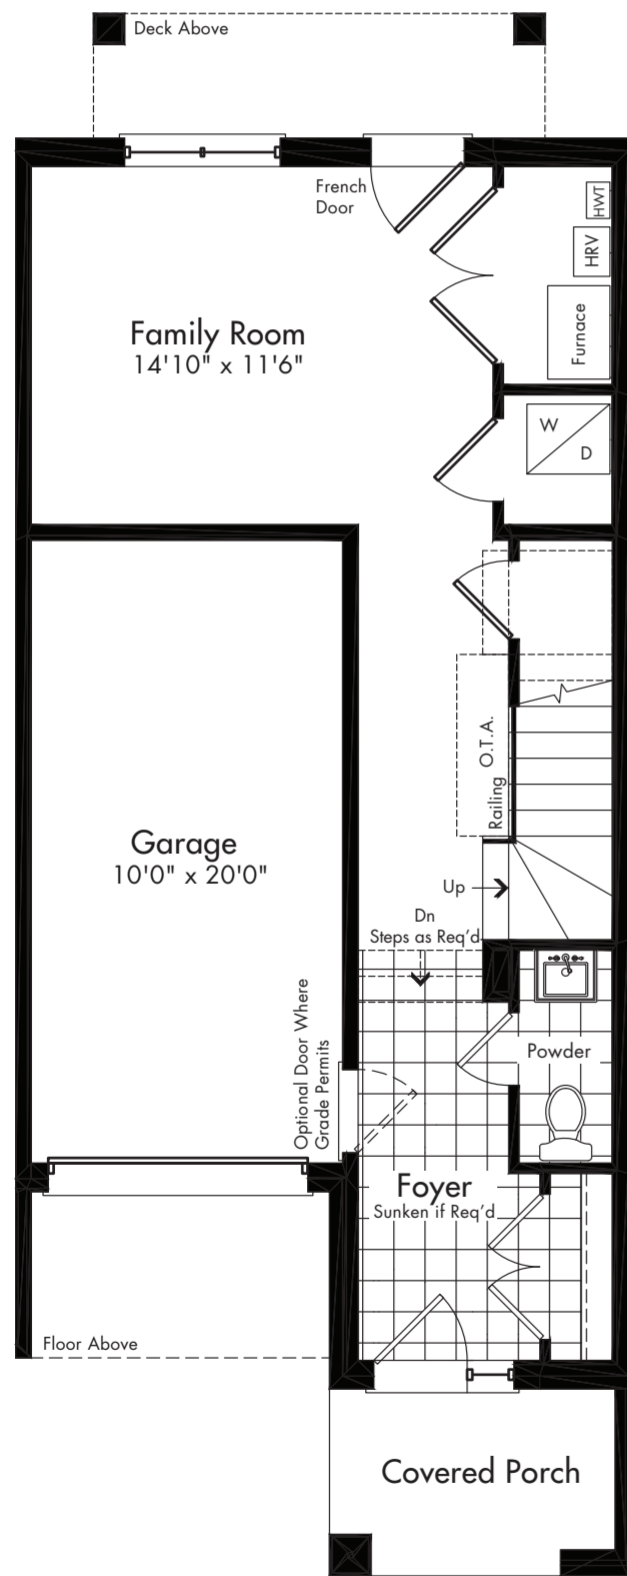

TOWN HOUSE

THE ORIOLE

3 Bedrooms • 2.5 Bathrooms • Single Car Garage • Laundry

Elevation A
2,155 SQ.FT.
includes 61 SQ.FT. O.T.B

OAK BAY

Just a 90 minute drive from Toronto but a world away from everyday. Enjoy living in a gorgeous home at Oak Bay Golf & Marina Community, surrounded by your very own golf course, steps to a private marina, tennis, hiking and ski trails, swimming pools and social clubs – all on the shores of Georgian Bay in Port Severn.

My Weekend is Waiting!

 EdenOak

MyOakBay.ca

 EdenOak

THE ORIOLE

Elevation A
2,155 SQ.FT.
 includes 61 SQ.FT. O.T.B

3 Bedrooms
 2.5 Bathrooms
 Single Car Garage
 Laundry

Ground Floor - Elevation A

Second Floor - Elevation A

Third Floor - Elevation A

Terrace Floor - Elevation A

Open Rooftop - 584 sq.ft.
 (not included in total)