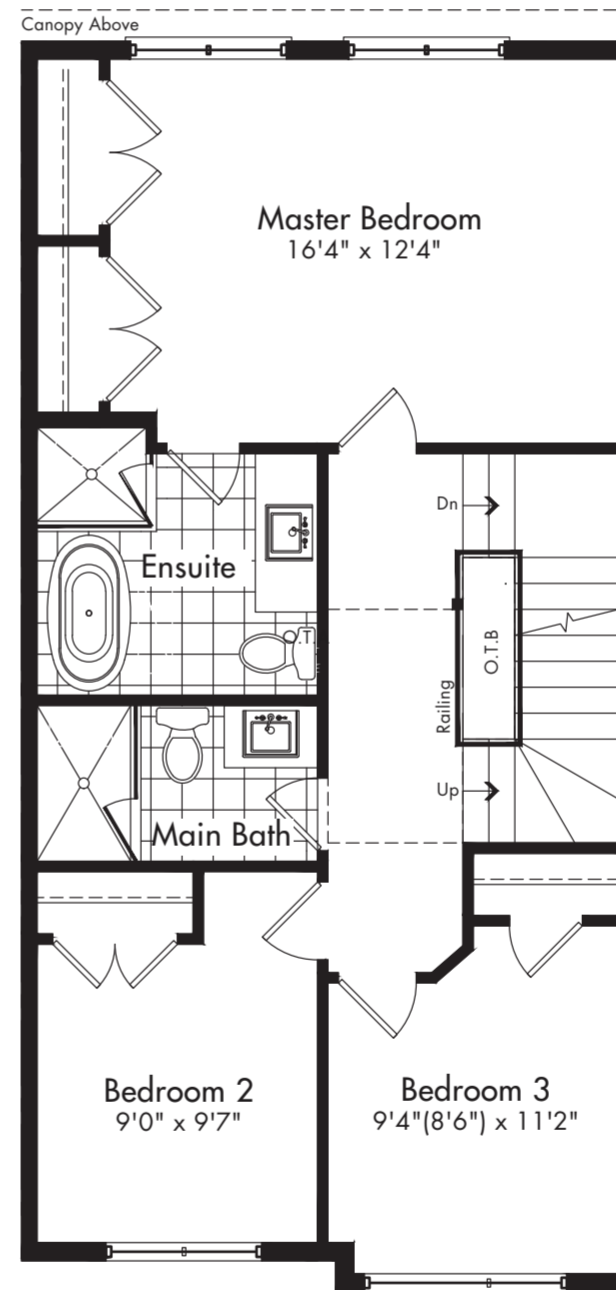

TOWN HOUSE

THE ORIOLE

3 Bedrooms • 2.5 Bathrooms • Single Car Garage • Laundry

Elevation A
2,155 SQ.FT.
includes 61 SQ.FT. O.T.B

OAK BAY

Just a 90 minute drive from Toronto but a world away from everyday. Enjoy living in a gorgeous home at Oak Bay Golf & Marina Community, surrounded by your very own golf course, steps to a private marina, tennis, hiking and ski trails, swimming pools and social clubs – all on the shores of Georgian Bay in Port Severn.

My Weekend is Waiting!

 EdenOak

MyOakBay.ca

 EdenOak

THE ORIOLE

Elevation A
2,155 SQ.FT.
 includes 61 SQ.FT. O.T.B

3 Bedrooms
 2.5 Bathrooms
 Single Car Garage
 Laundry

Ground Floor - Elevation A

Second Floor - Elevation A

Third Floor - Elevation A

Terrace Floor - Elevation A

Open Rooftop - 584 sq.ft.
 (not included in total)