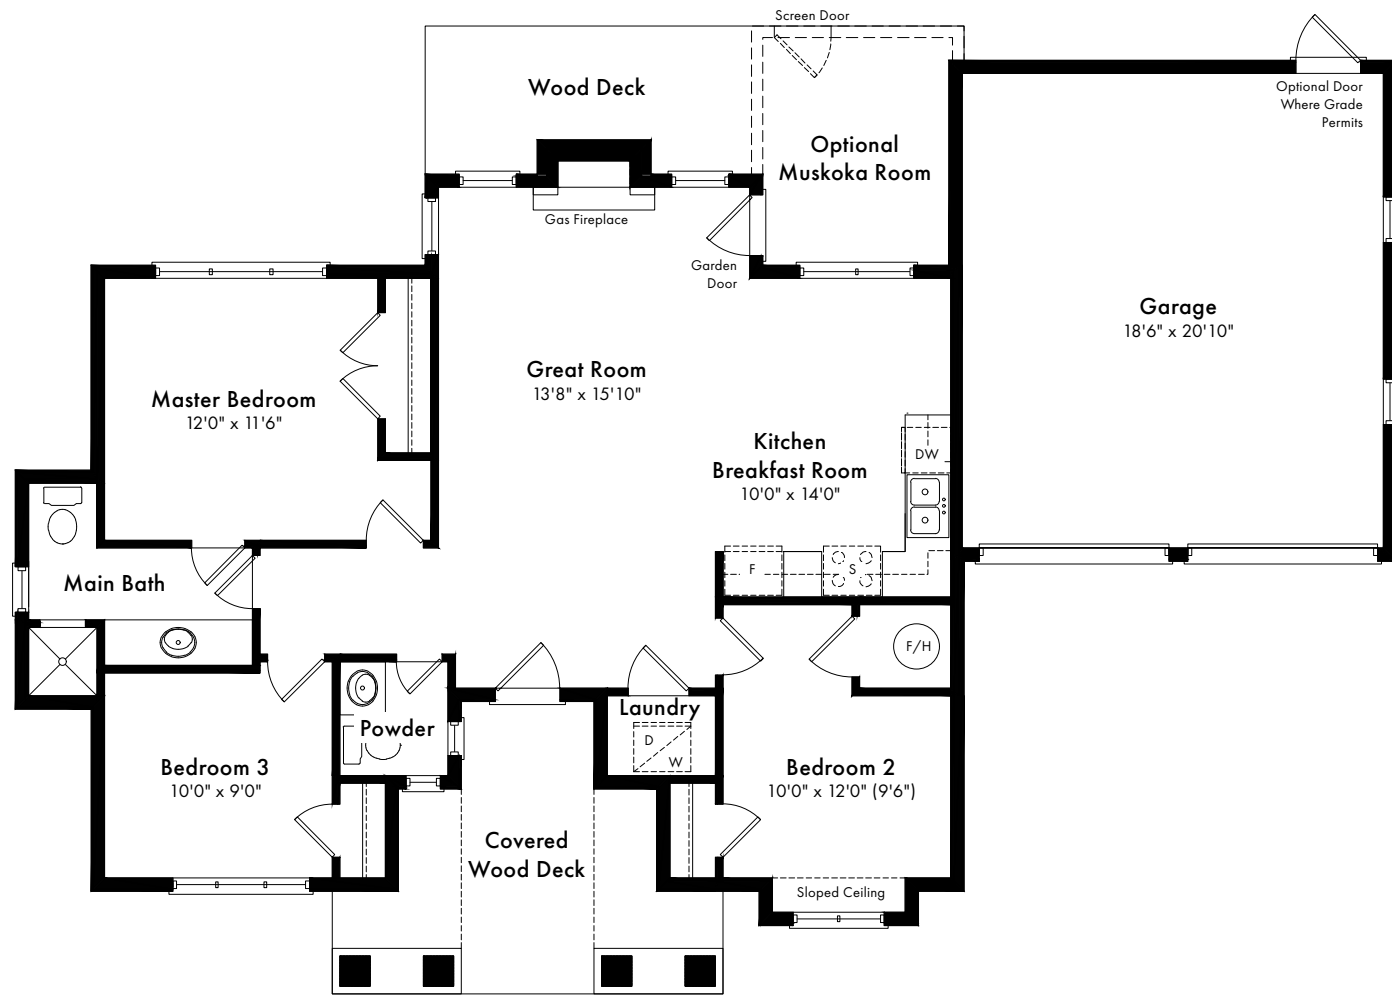

*My Weekend is Waiting!*

EdenOak

MyOakBay.ca

EdenOak

Elevation A

# THE AMES

1,093 SQ.FT.

3 Bedrooms  
1.5 Bathrooms  
Great Room  
Double Car Garage  
Laundry

Ground Floor

Elevation B

# THE AMES

1,122 SQ.FT.

3 Bedrooms  
1.5 Bathrooms  
Great Room  
Double Car Garage  
Laundry

Ground Floor