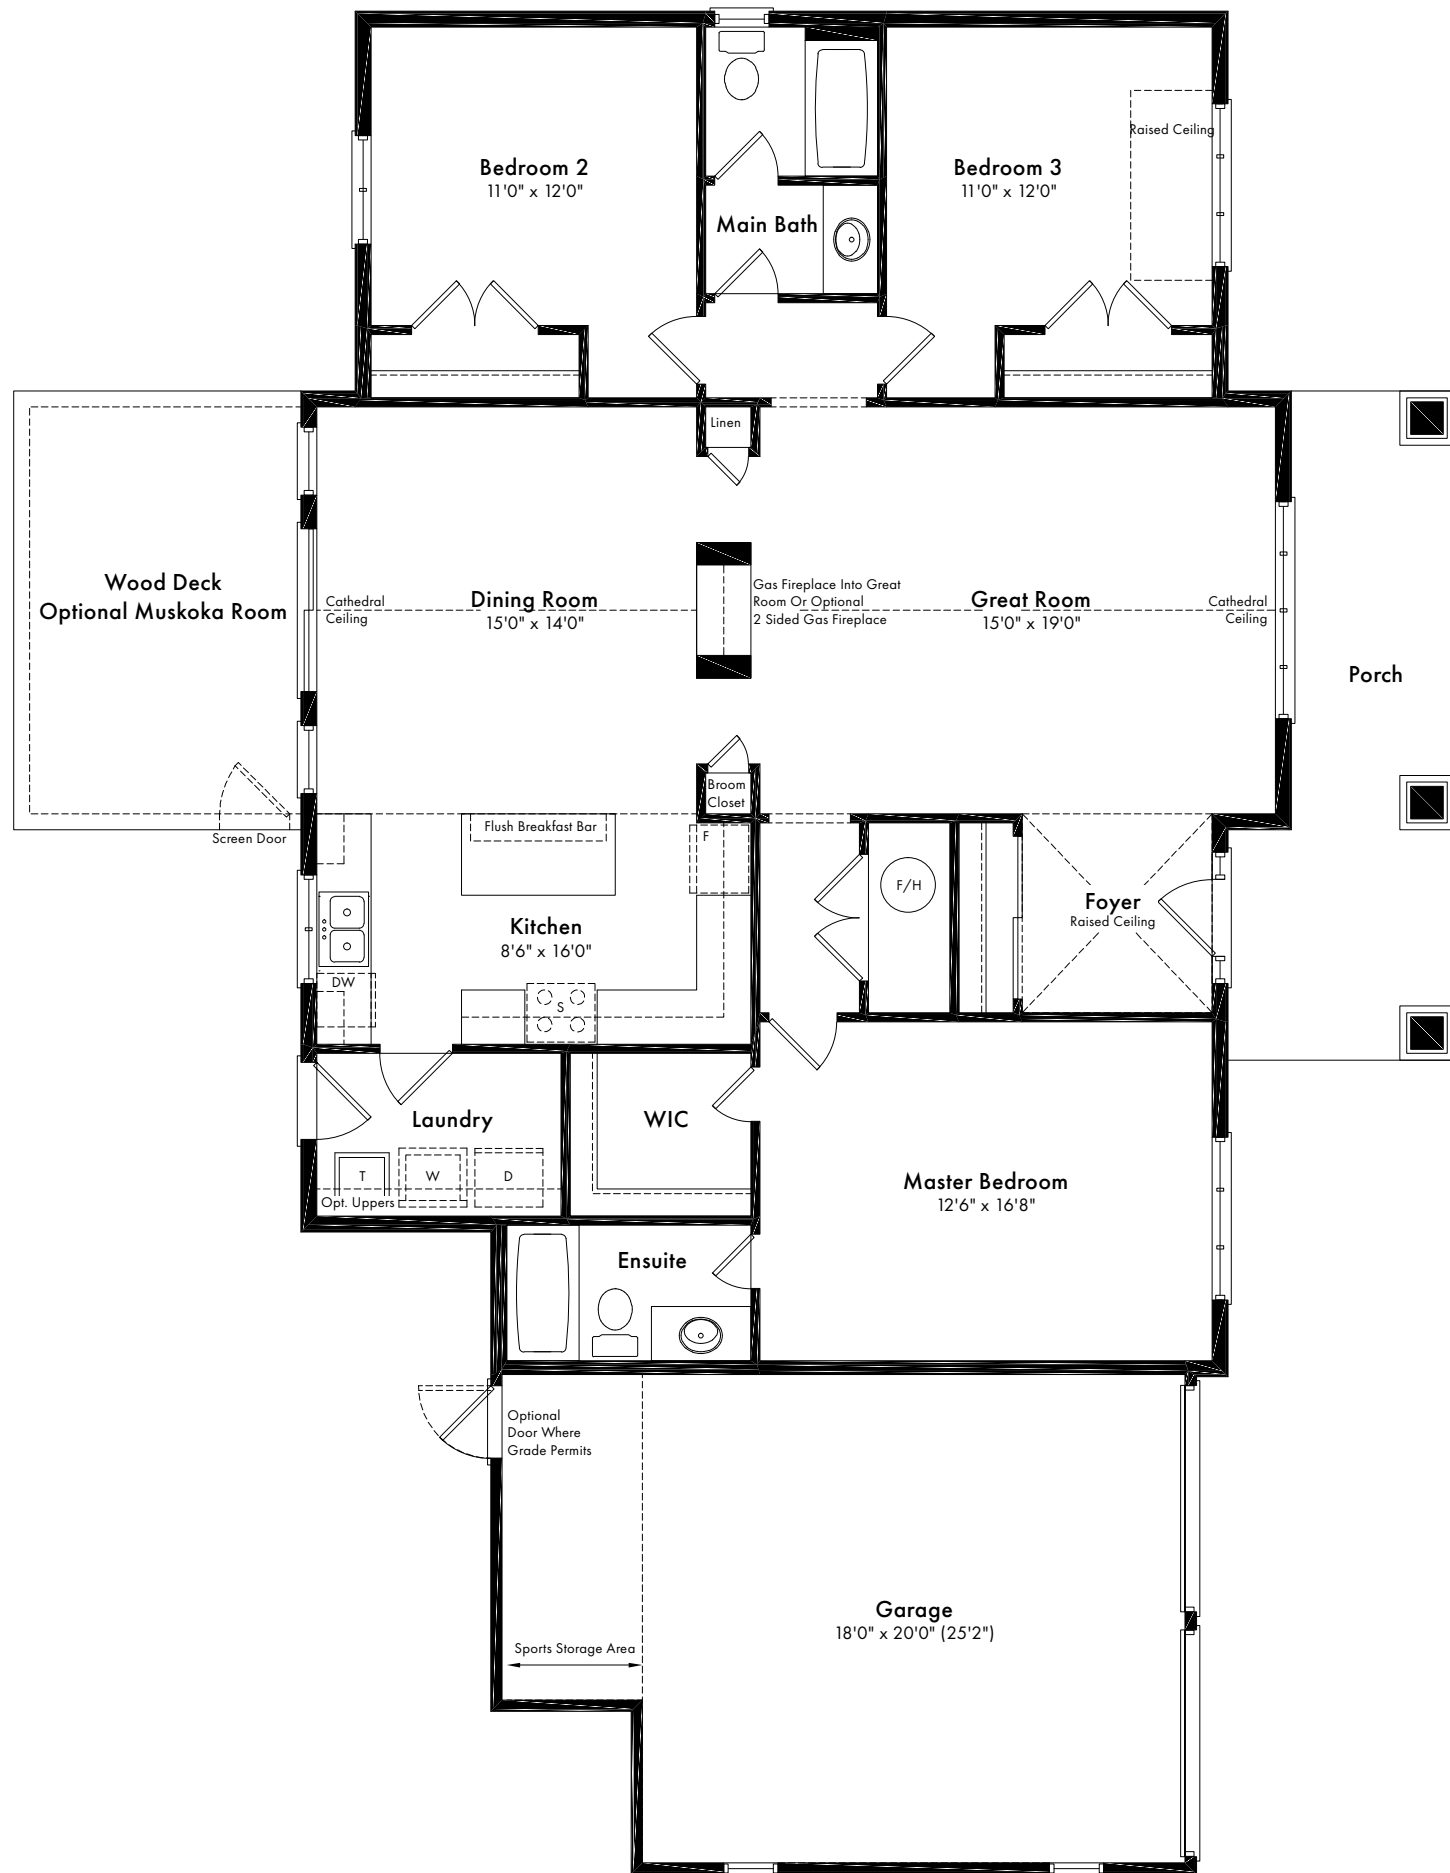

THE ELS

3 Bedrooms · 2 Bathrooms · Great Room · Laundry · Double Car Garage

OAK BAY

Just a 90 minute drive from Toronto but a world away from everyday. Enjoy living in a gorgeous home at Oak Bay Golf & Marina Community, surrounded by your very own golf course, steps to a private marina, tennis, hiking and ski trails, swimming pools and social clubs – all on the shores of Georgian Bay in Port Severn.

My Weekend is Waiting!

EdenOak

MyOakBay.ca

Elevation A
1,692 SQ.FT.

Elevation B
1,701 SQ.FT.

EdenOak

Elevation A

THE ELS

1,692 SQ.FT.

3 Bedrooms
2 Bathrooms
Great Room
Laundry
Double Car Garage

Ground Floor

Elevation B

THE ELS

1,701 SQ.FT.

3 Bedrooms
2 Bathrooms
Great Room
Laundry
Double Car Garage

Ground Floor