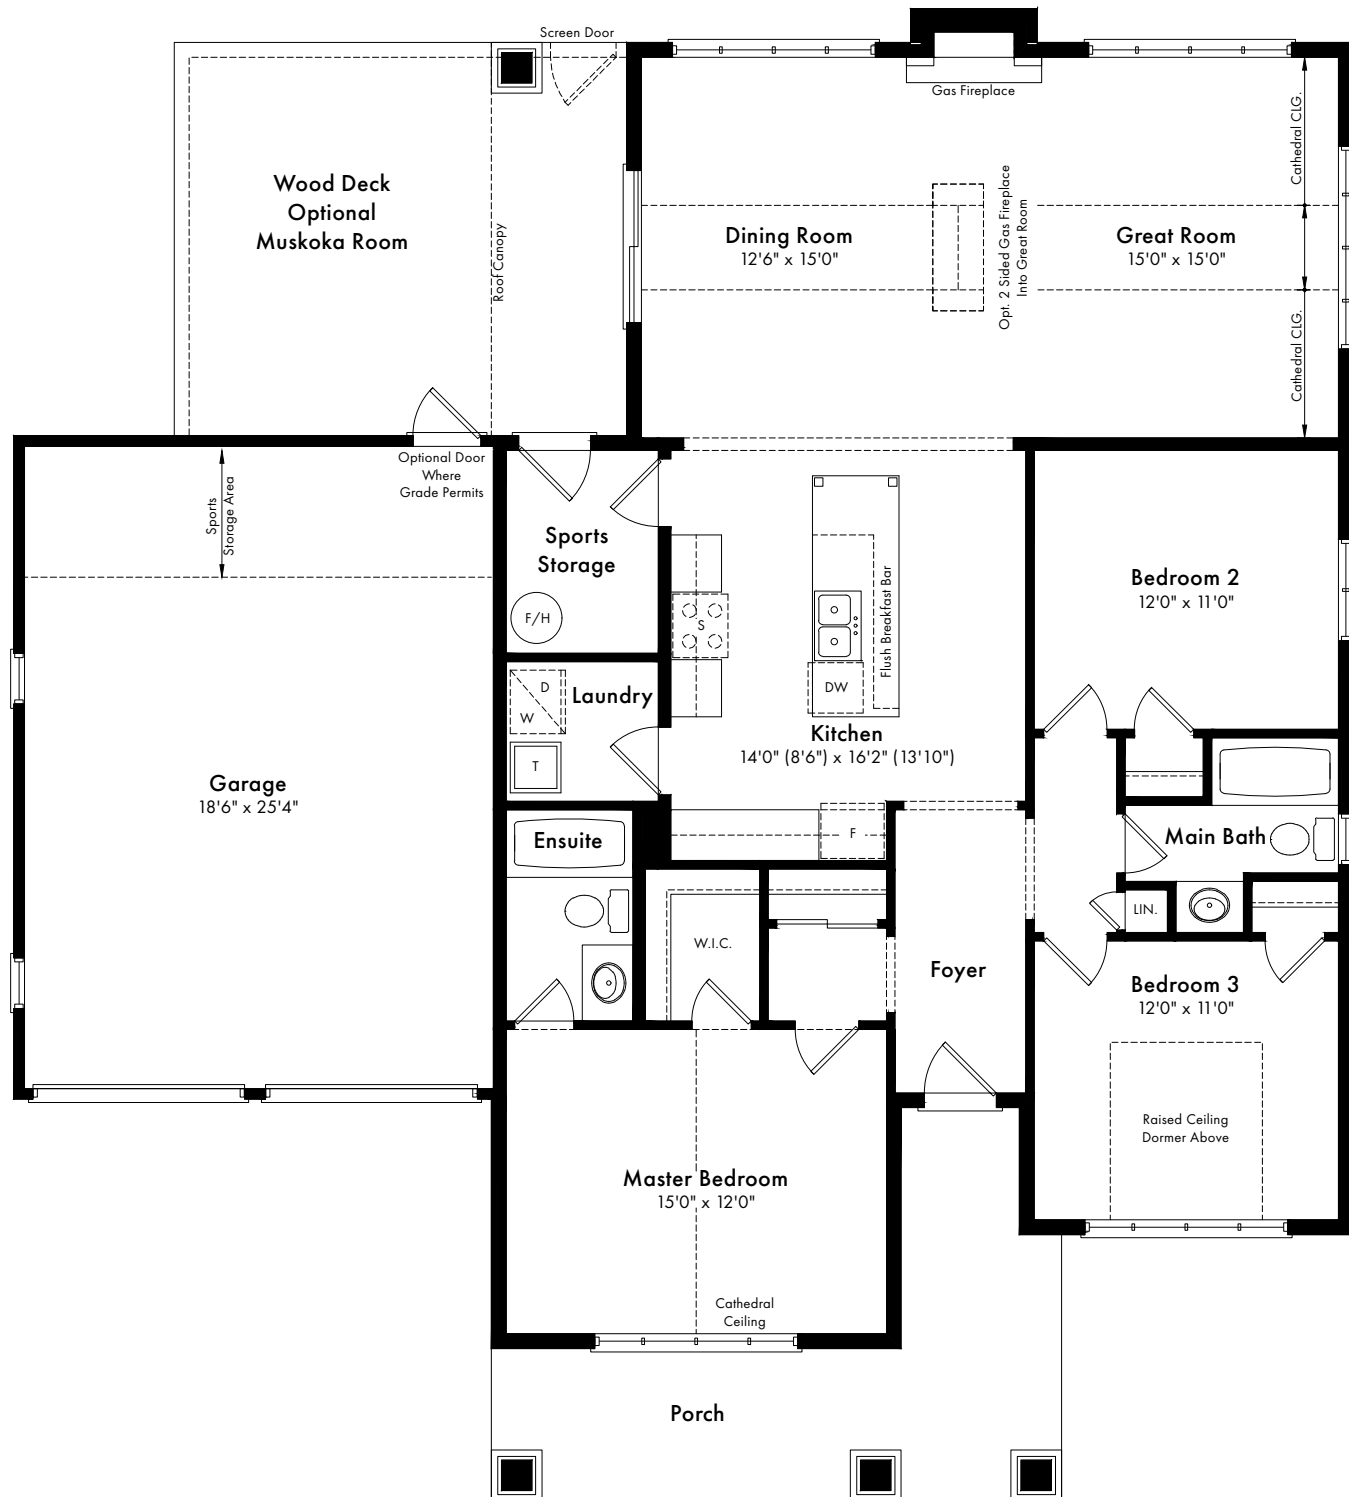

THE FALDO

3 Bedrooms · 2 Bathrooms · Great Room · Double Car Garage · Laundry

Elevation A
1,569 SQ.FT.

Elevation B
1,602 SQ.FT.

OAK BAY

Just a 90 minute drive from Toronto but a world away from everyday. Enjoy living in a gorgeous home at Oak Bay Golf & Marina Community, surrounded by your very own golf course, steps to a private marina, tennis, hiking and ski trails, swimming pools and social clubs – all on the shores of Georgian Bay in Port Severn.

My Weekend is Waiting!

EdenOak

MyOakBay.ca

EdenOak

Elevation A
THE FALDO

1,569 SQ.FT.

- 3 Bedrooms
- 2 Bathrooms
- Great Room
- Double Car Garage
- Laundry

Ground Floor

Elevation B
THE FALDO

1,602 SQ.FT.

- 3 Bedrooms
- 2 Bathrooms
- Great Room
- Double Car Garage
- Laundry

Ground Floor