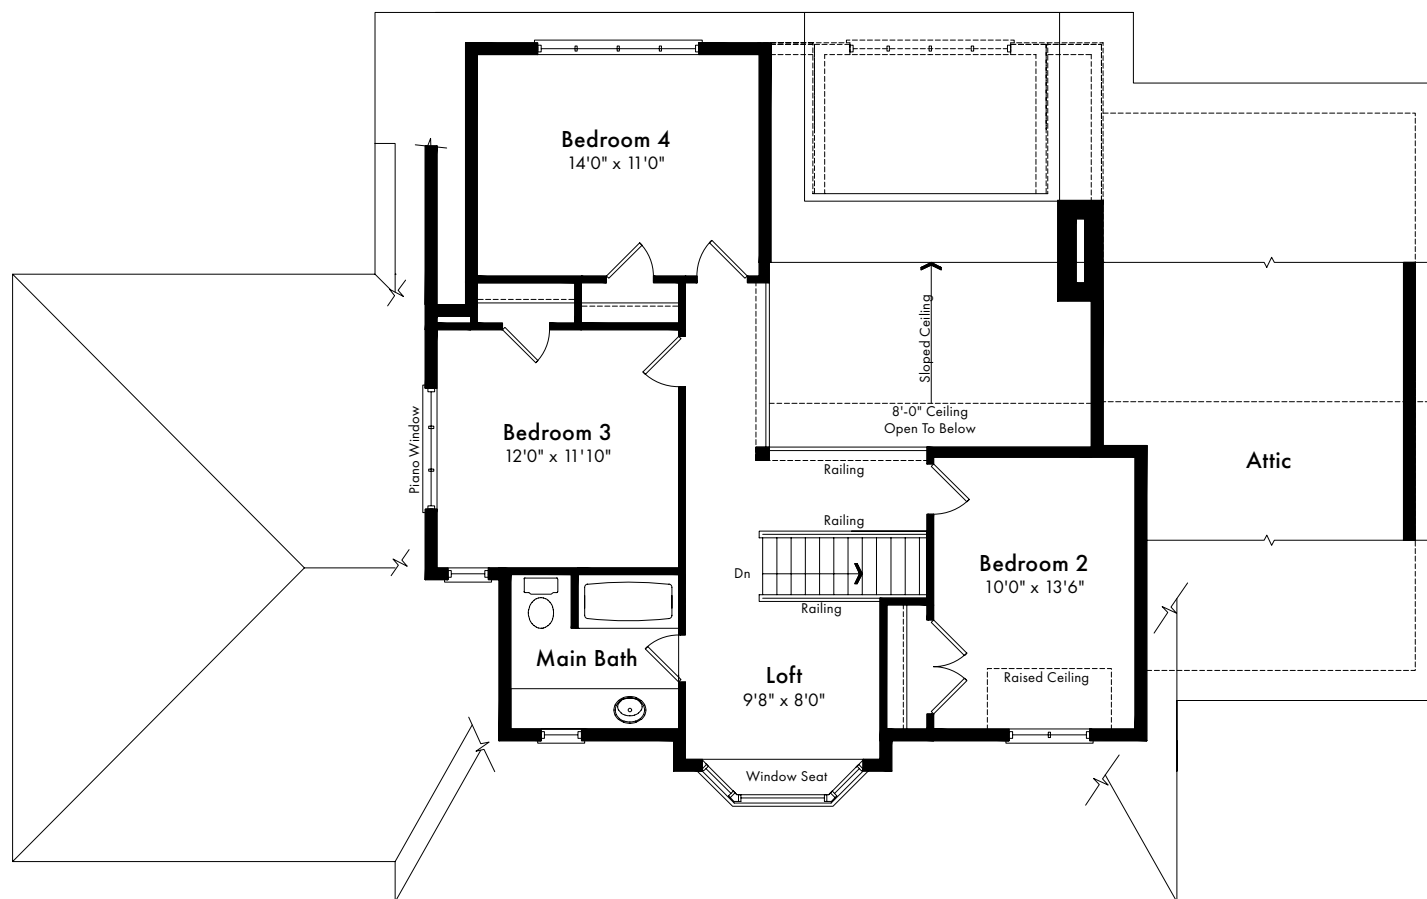

THE KERR

4 Bedrooms · 2.5 Bathrooms · Great Room · Double Car Garage · Laundry · Loft · Attic

OAK BAY

Just a 90 minute drive from Toronto but a world away from everyday. Enjoy living in a gorgeous home at Oak Bay Golf & Marina Community, surrounded by your very own golf course, steps to a private marina, tennis, hiking and ski trails, swimming pools and social clubs – all on the shores of Georgian Bay in Port Severn.

My Weekend is Waiting!

EdenOak

MyOakBay.ca

Elevation A
2,555 SQ.FT.
includes 147 SQ.FT. O.T.B

Elevation B
2,585 SQ.FT.
includes 147 SQ.FT. O.T.B

EdenOak

Elevation A

THE KERR

2,555 SQ.FT.
includes 147 SQ.FT. O.T.B

- 4 Bedrooms
- 2.5 Bathrooms
- Great Room
- Double Car Garage
- Laundry
- Loft
- Attic

Ground Floor

Second Floor

Elevation B

THE KERR

2,585 SQ.FT.
includes 147 SQ.FT. O.T.B

- 4 Bedrooms
- 2.5 Bathrooms
- Great Room
- Double Car Garage
- Laundry
- Loft
- Attic

Ground Floor

Second Floor