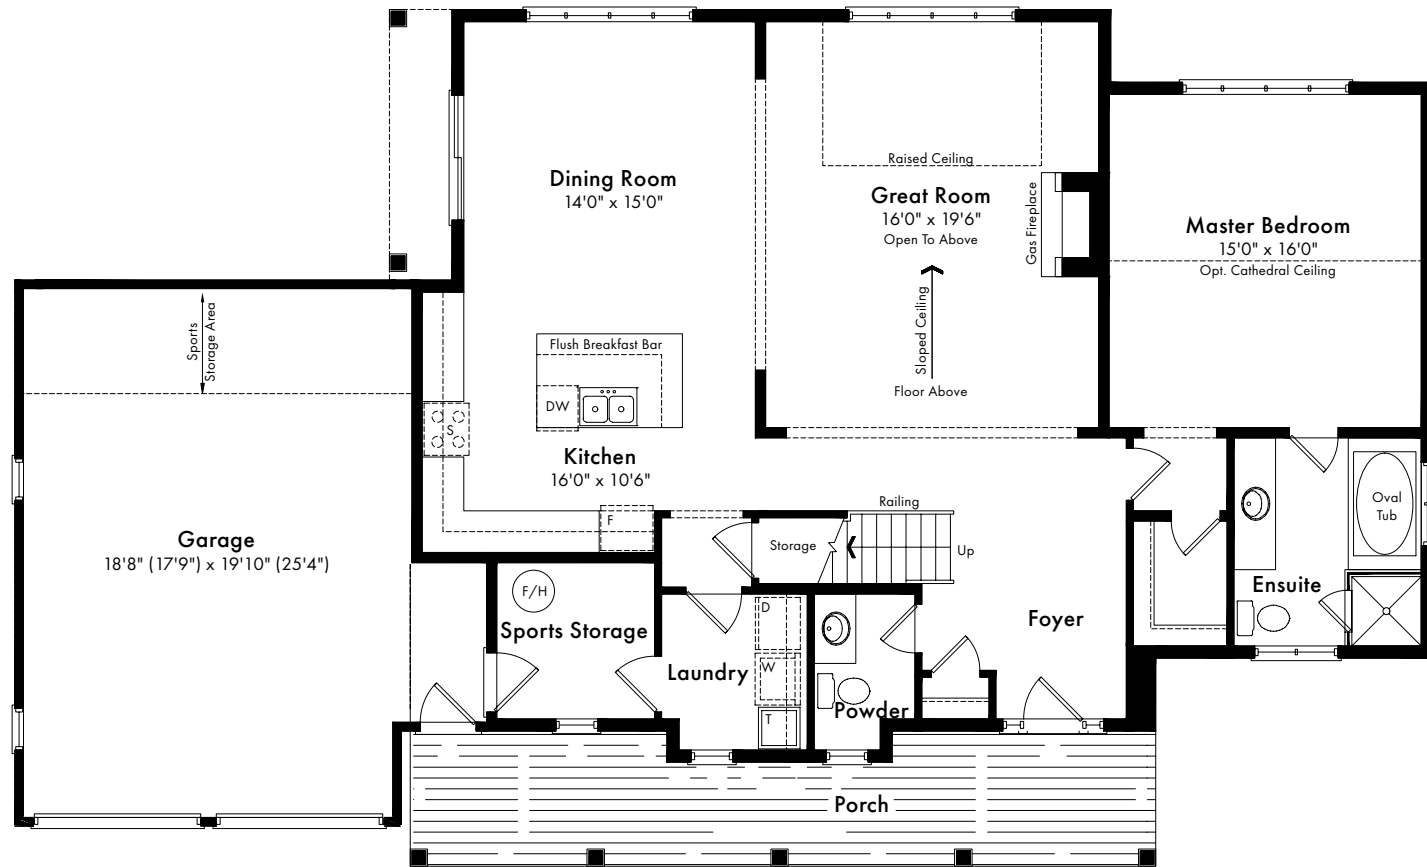

THE KERR

4 Bedrooms · 2.5 Bathrooms · Great Room · Double Car Garage · Laundry · Loft · Attic

OAK BAY

Just a 90 minute drive from Toronto but a world away from everyday. Enjoy living in a gorgeous home at Oak Bay Golf & Marina Community, surrounded by your very own golf course, steps to a private marina, tennis, hiking and ski trails, swimming pools and social clubs – all on the shores of Georgian Bay in Port Severn.

My Weekend is Waiting!

EdenOak

MyOakBay.ca

Elevation A
2,555 SQ.FT.
includes 147 SQ.FT. O.T.B

Elevation B
2,585 SQ.FT.
includes 147 SQ.FT. O.T.B

EdenOak

Elevation A

THE KERR

2,555 SQ.FT.
includes 147 SQ.FT. O.T.B

- 4 Bedrooms
- 2.5 Bathrooms
- Great Room
- Double Car Garage
- Laundry
- Loft
- Attic

Ground Floor

Second Floor

Elevation B

THE KERR

2,585 SQ.FT.
includes 147 SQ.FT. O.T.B

- 4 Bedrooms
- 2.5 Bathrooms
- Great Room
- Double Car Garage
- Laundry
- Loft
- Attic

Ground Floor

Second Floor