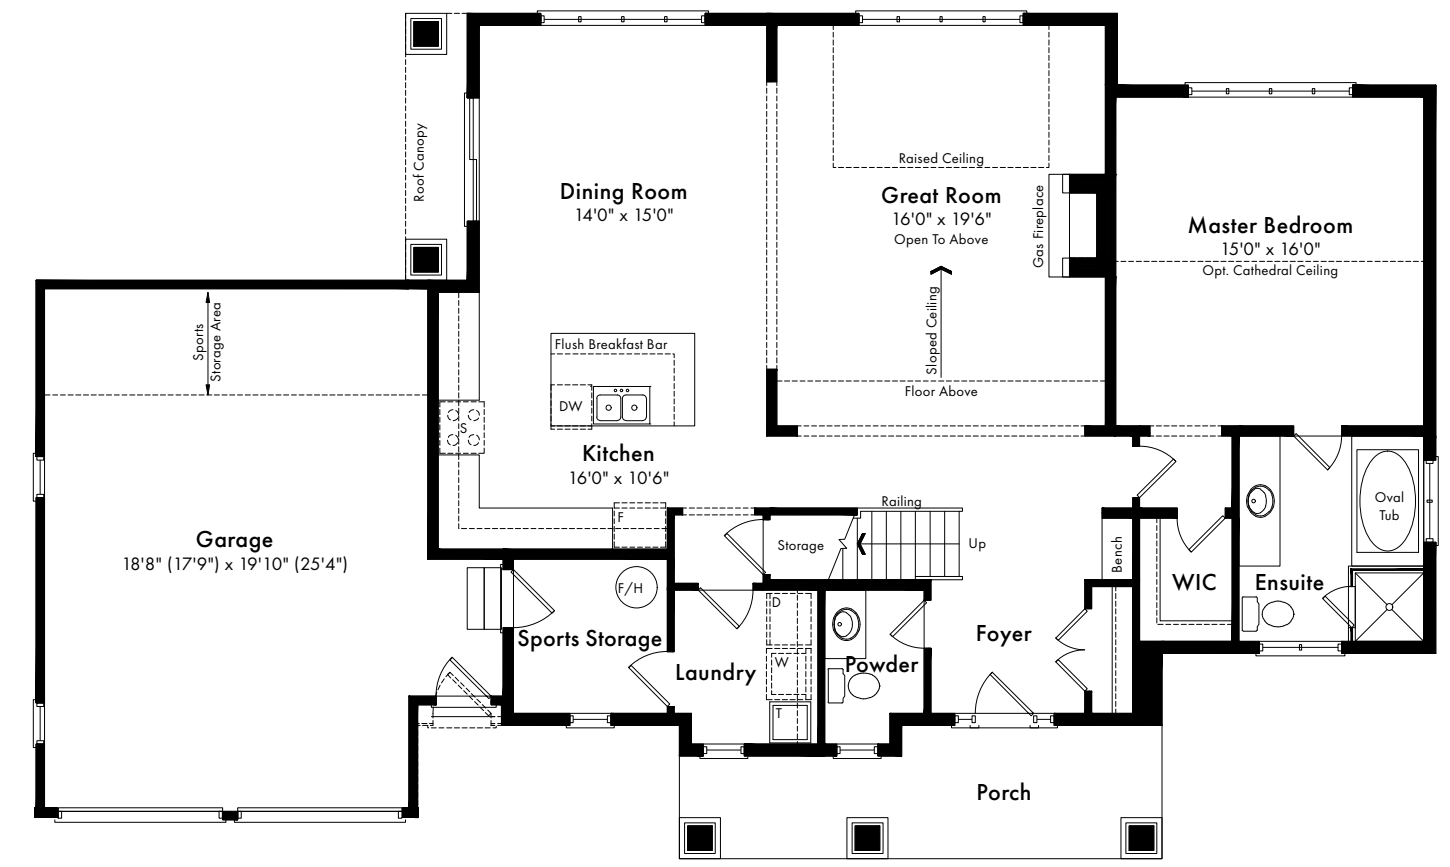

My Weekend is Waiting!

EdenOak

MyOakBay.ca

Elevation A
2,555 SQ.FT.
includes 147 SQ.FT. O.T.B

Elevation B
2,585 SQ.FT.
includes 147 SQ.FT. O.T.B

EdenOak

Elevation A

THE KERR

2,555 SQ.FT.
includes 147 SQ.FT. O.T.B

- 4 Bedrooms
- 2.5 Bathrooms
- Great Room
- Double Car Garage
- Laundry
- Loft
- Attic

Ground Floor

Second Floor

Elevation B

THE KERR

2,585 SQ.FT.
includes 147 SQ.FT. O.T.B

- 4 Bedrooms
- 2.5 Bathrooms
- Great Room
- Double Car Garage
- Laundry
- Loft
- Attic

Ground Floor

Second Floor