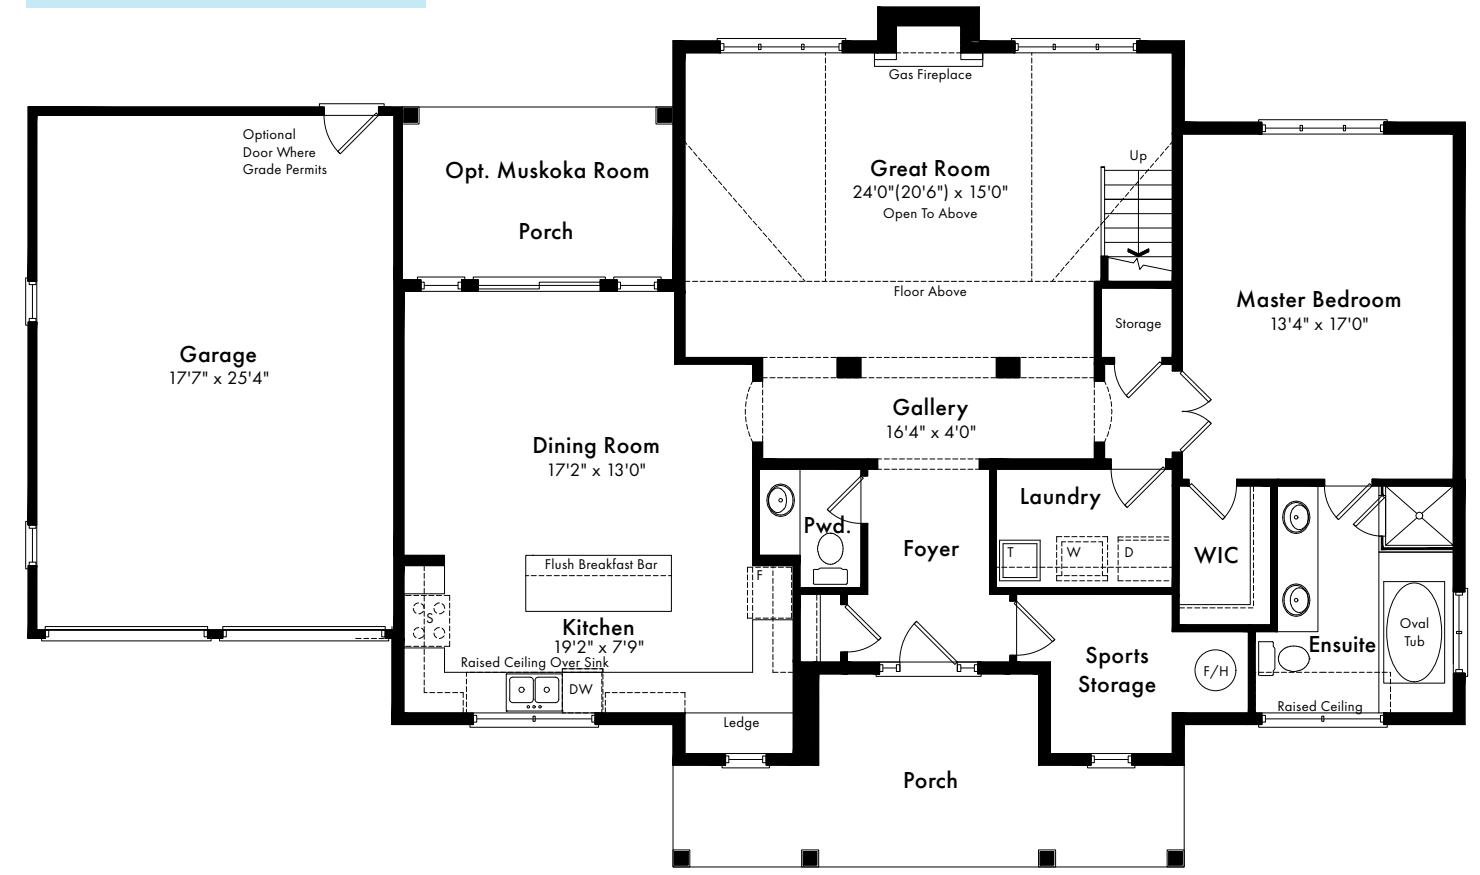

## Ground Floor

## Second Floor

Elevation B

# THE NICKLAUS

2,705 SQ.FT.  
includes 189 SQ.FT. O.T.B

4 Bedrooms  
2.5 Bathrooms  
Great Room  
Double Car Garage  
Laundry  
Loft

## Second Floor