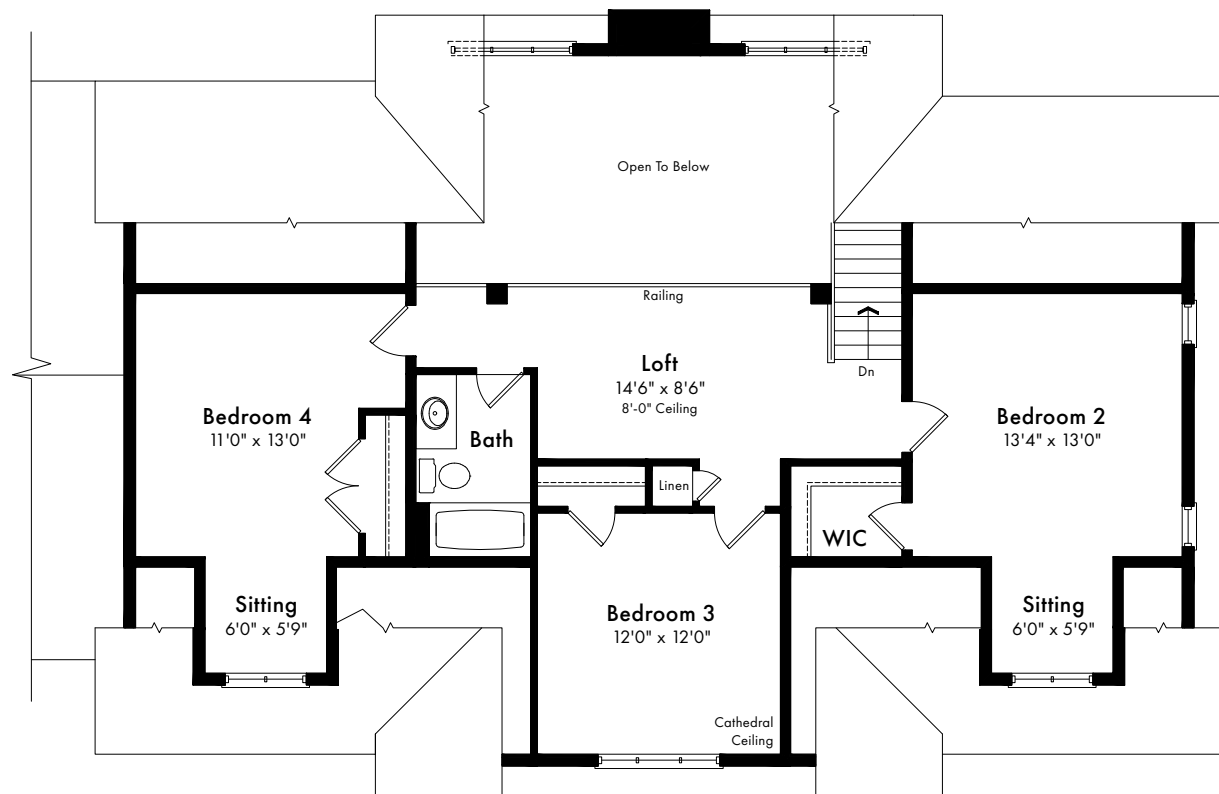

Second Floor