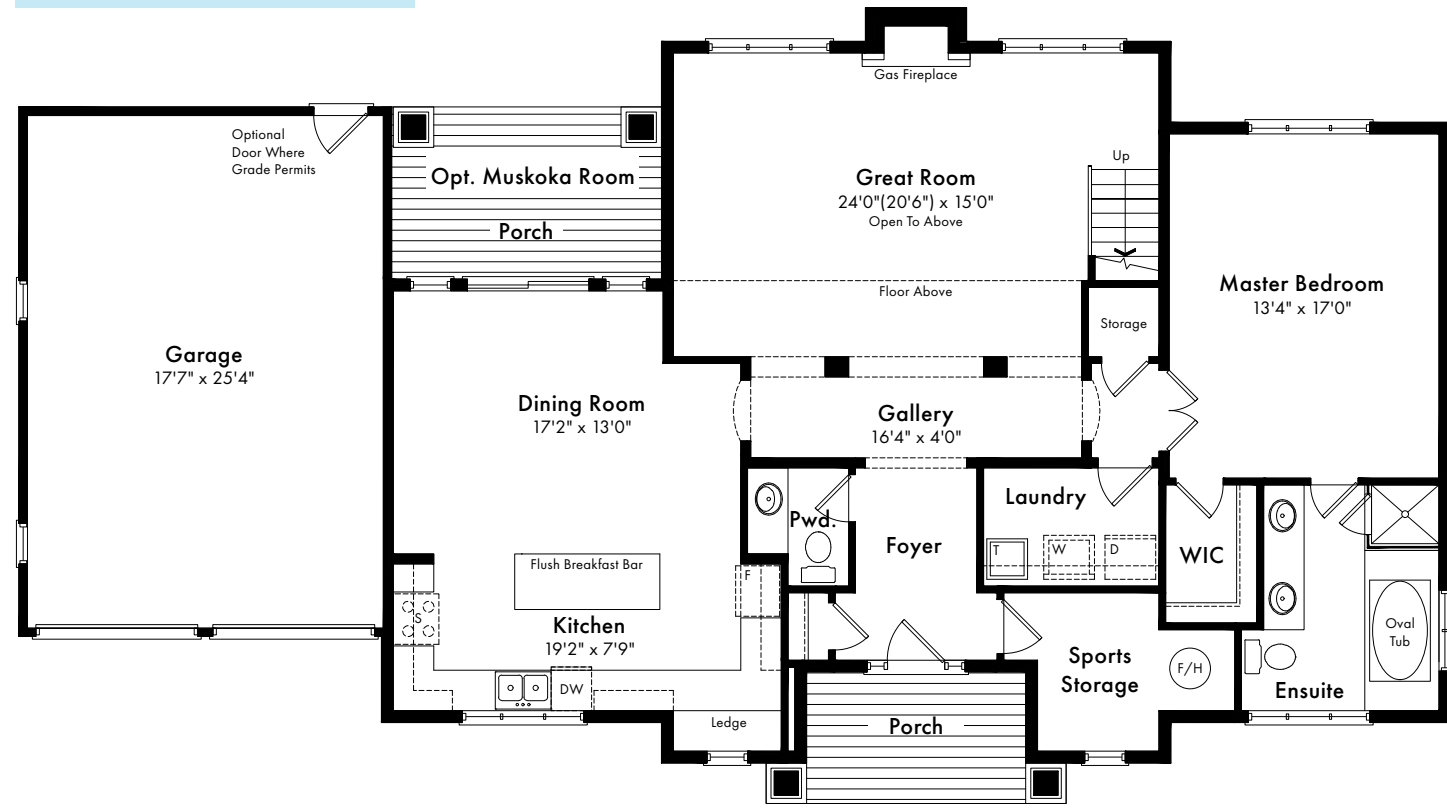

*My Weekend is Waiting!*

© EdenOak

MyOakBay.ca

Elevation A  
2,734 SQ.FT.  
includes 189 SQ.FT. O.T.B

Elevation B  
2,705 SQ.FT.  
includes 189 SQ.FT. O.T.B

© EdenOak

Elevation A

# THE NICKLAUS

2,734 SQ.FT.  
includes 189 SQ.FT. O.T.B

4 Bedrooms  
2.5 Bathrooms  
Great Room  
Double Car Garage  
Laundry  
Loft

## Ground Floor

## Second Floor