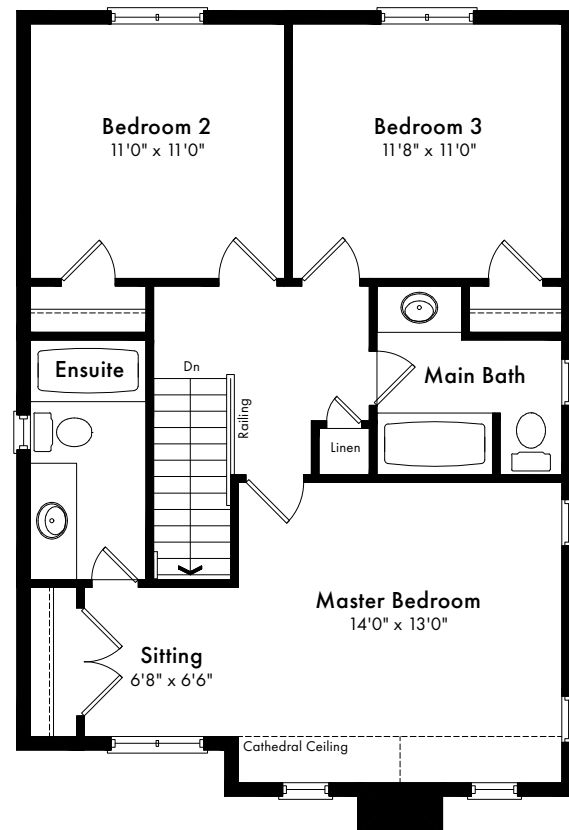

# THE PERRY

1,620 SQ.FT.

3 Bedrooms  
2.5 Bathrooms  
Great Room  
Double Car Garage  
Laundry

## Ground Floor

## Second Floor