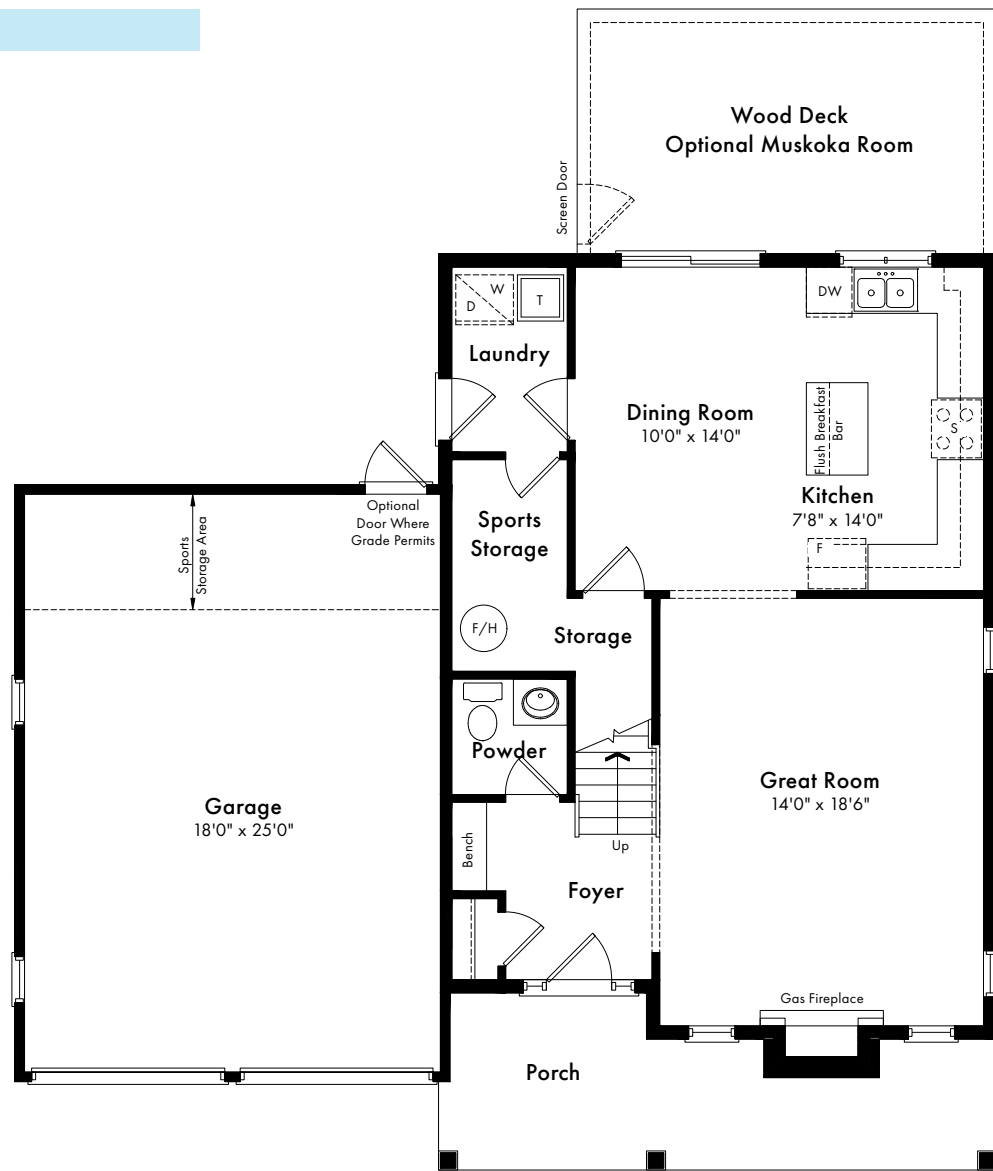

Elevation A

THE PERRY

1,620 SQ.FT.

3 Bedrooms
2.5 Bathrooms
Great Room
Double Car Garage
Laundry

Ground Floor