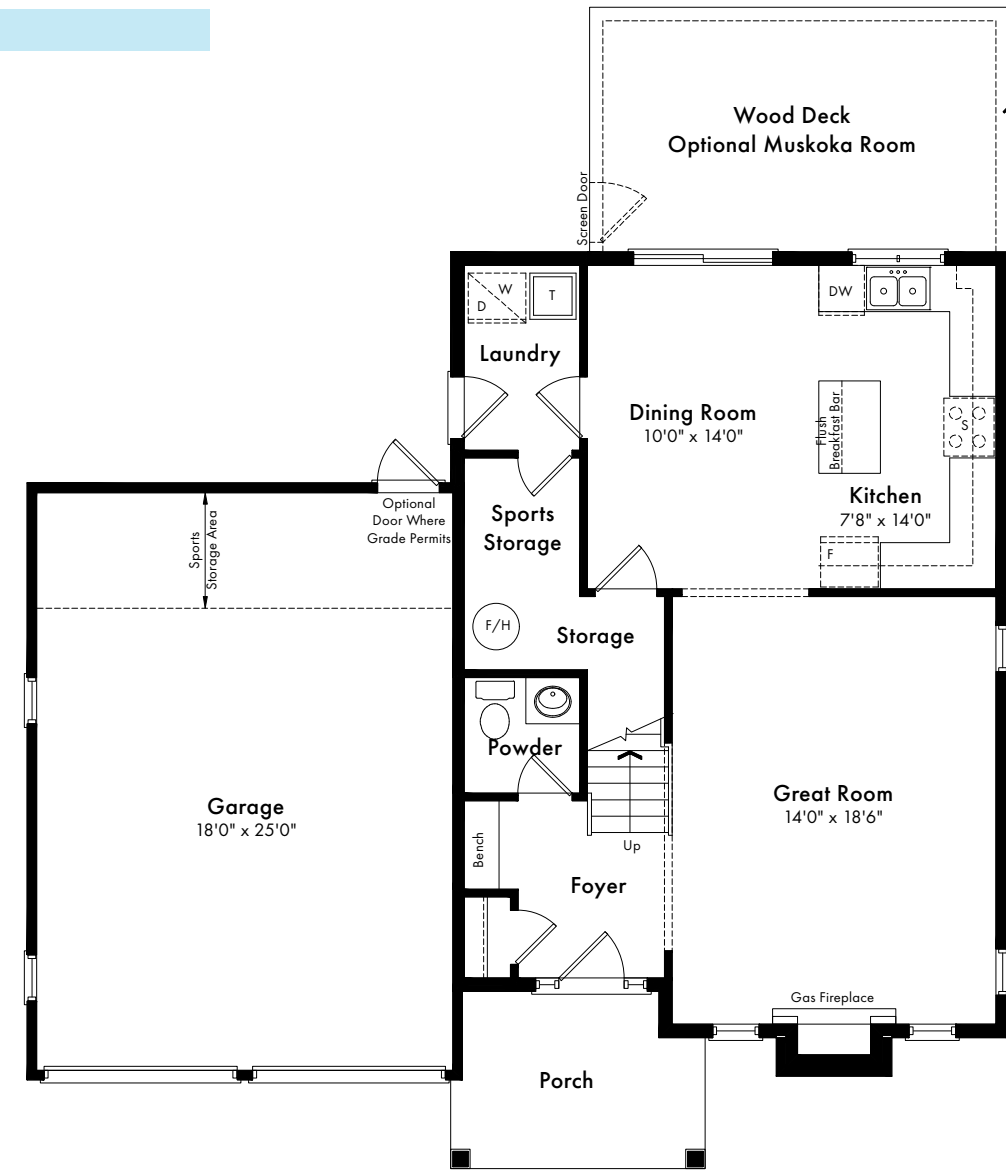

Ground Floor