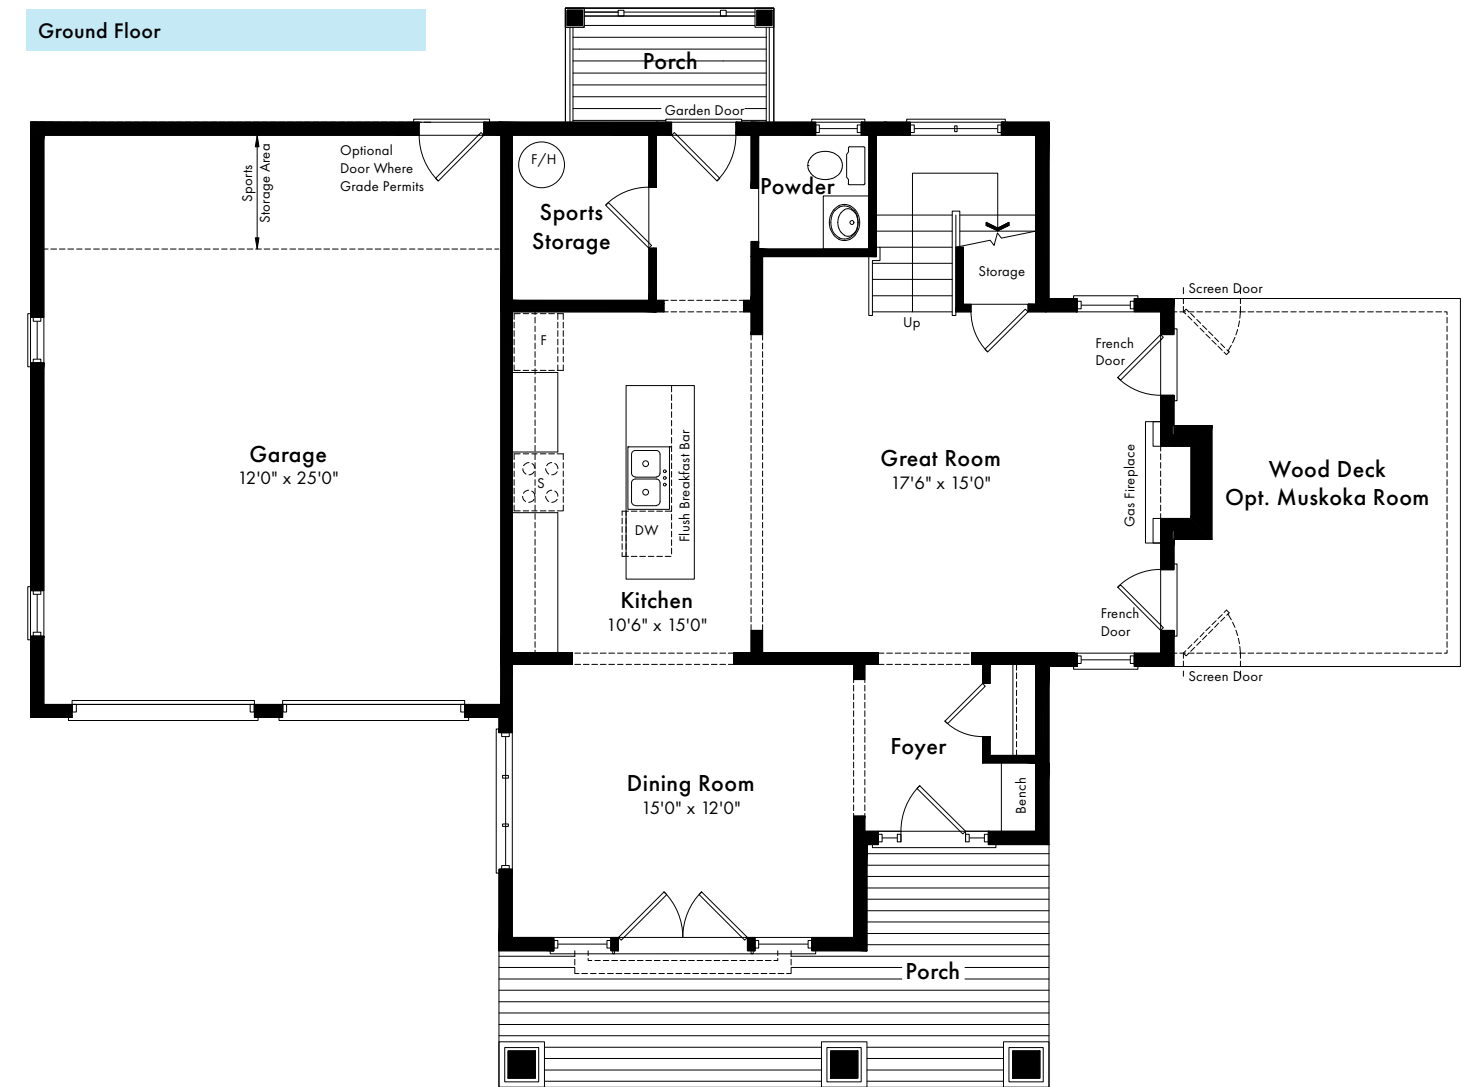

Ground Floor