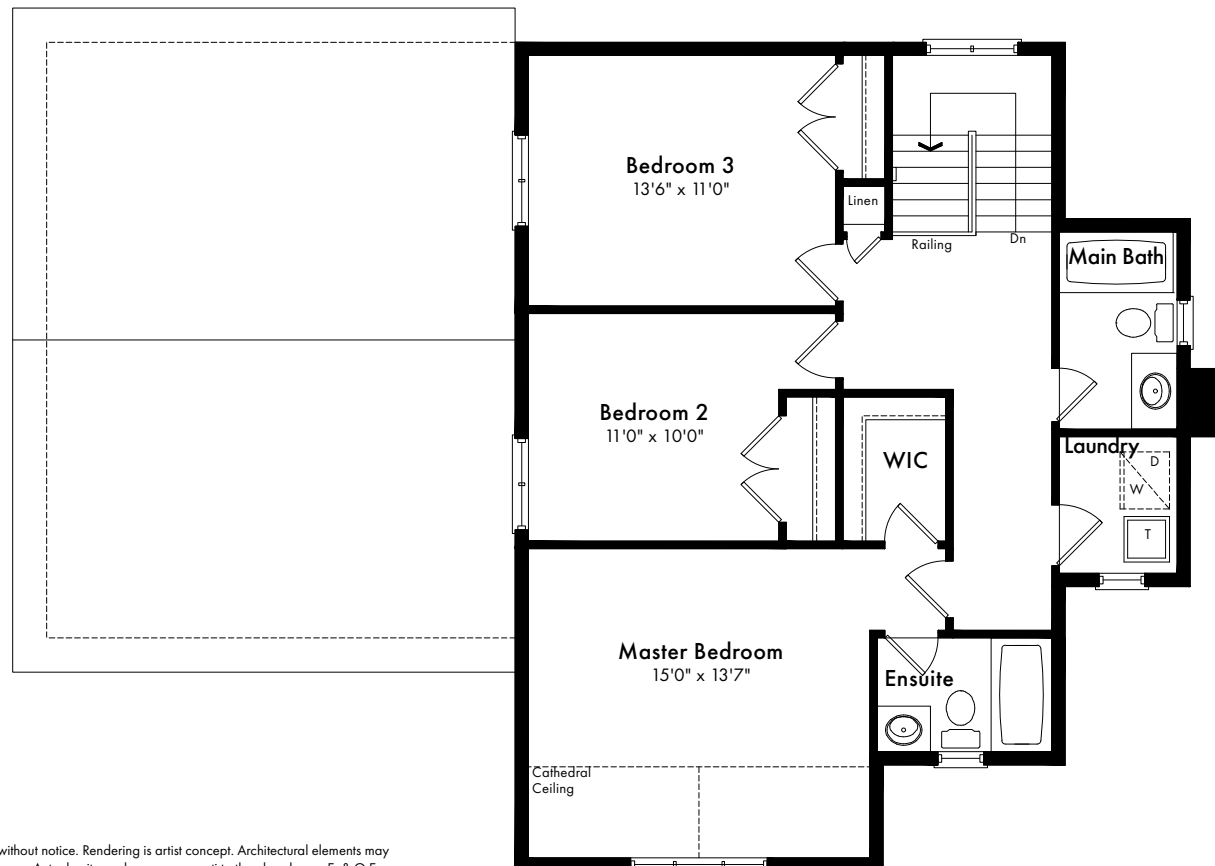

Second Floor