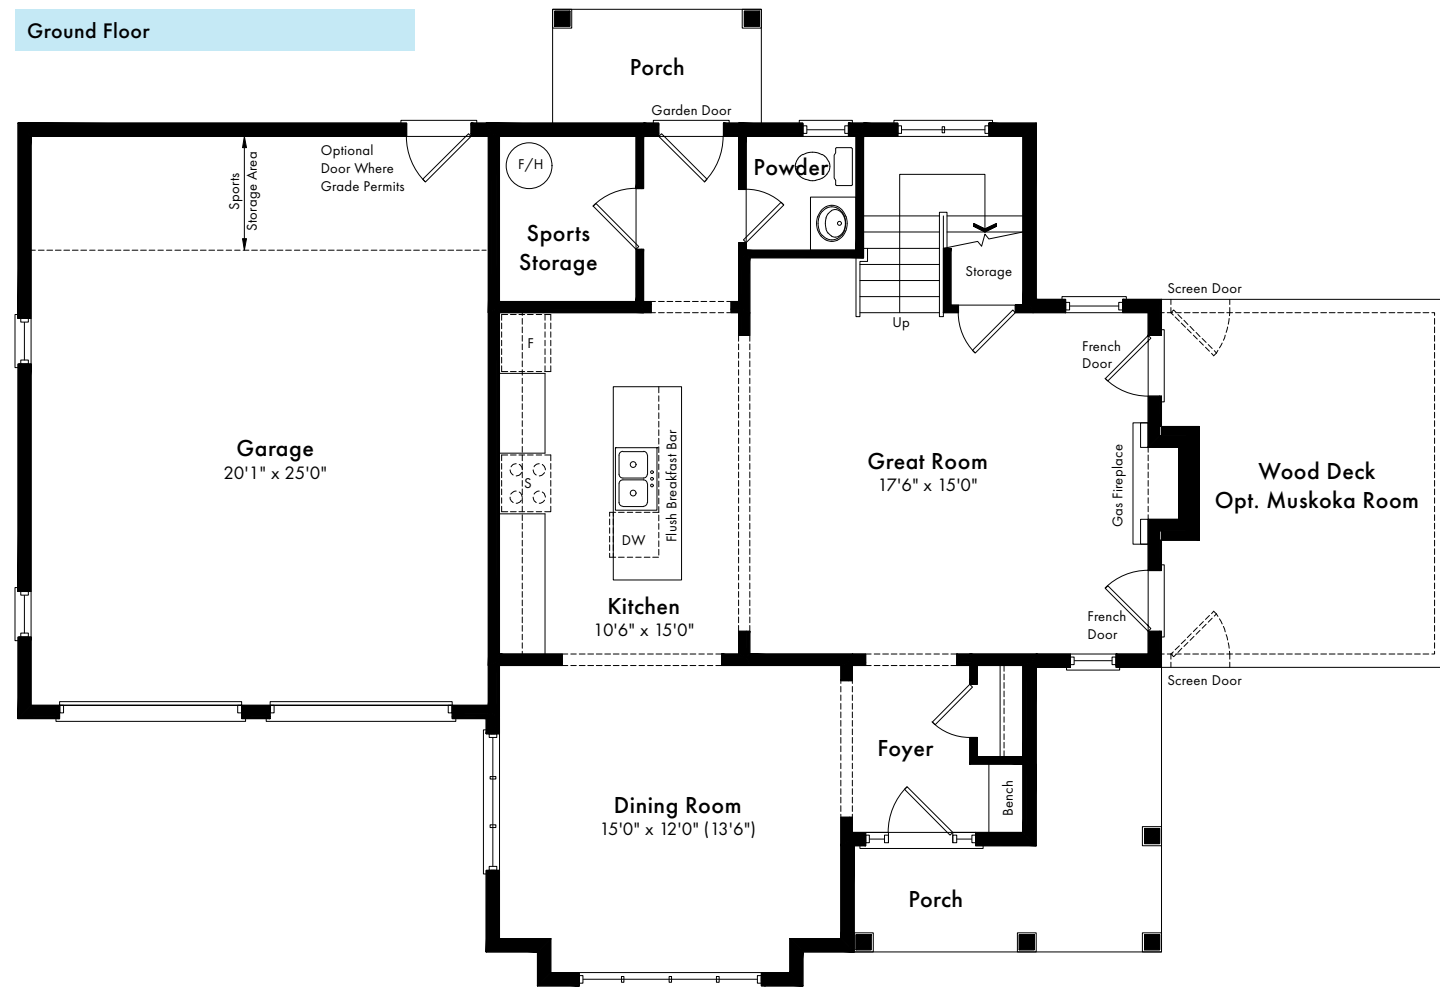

Elevation A

THE SORENSTAM

1,891 SQ.FT.

3 Bedrooms
2.5 Bathrooms
Great Room
Double Car Garage
Laundry

Ground Floor