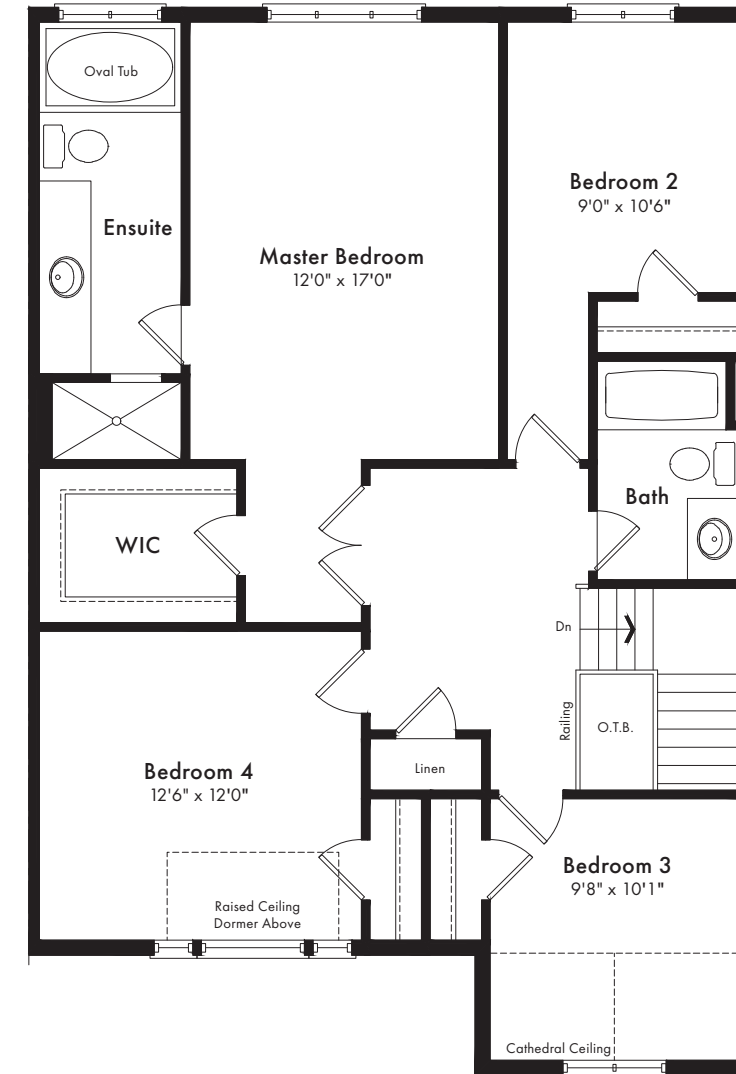

TOWN HOUSE

THE ST. ANDREWS

4 Bedrooms · 2.5 Bathrooms · Double Car Garage · Laundry

OAK BAY

Just a 90 minute drive from Toronto but a world away from everyday. Enjoy living in a gorgeous home at Oak Bay Golf & Marina Community, surrounded by your very own golf course, steps to a private marina, tennis, hiking and ski trails, swimming pools and social clubs – all on the shores of Georgian Bay in Port Severn.

My Weekend is Waiting!

EdenOak

MyOakBay.ca

Elevation A
1,961 SQ.FT.

Elevation B
1,974 SQ.FT.

EdenOak

THE ST. ANDREWS

Elevation A
1,961 SQ.FT.

Elevation B
1,974 SQ.FT.

4 Bedrooms
2.5 Bathrooms
Garage
Laundry

Ground Floor - Elevation A

Second Floor - Elevation A

Partial Ground Floor - Elevation B

Partial Second Floor - Elevation B