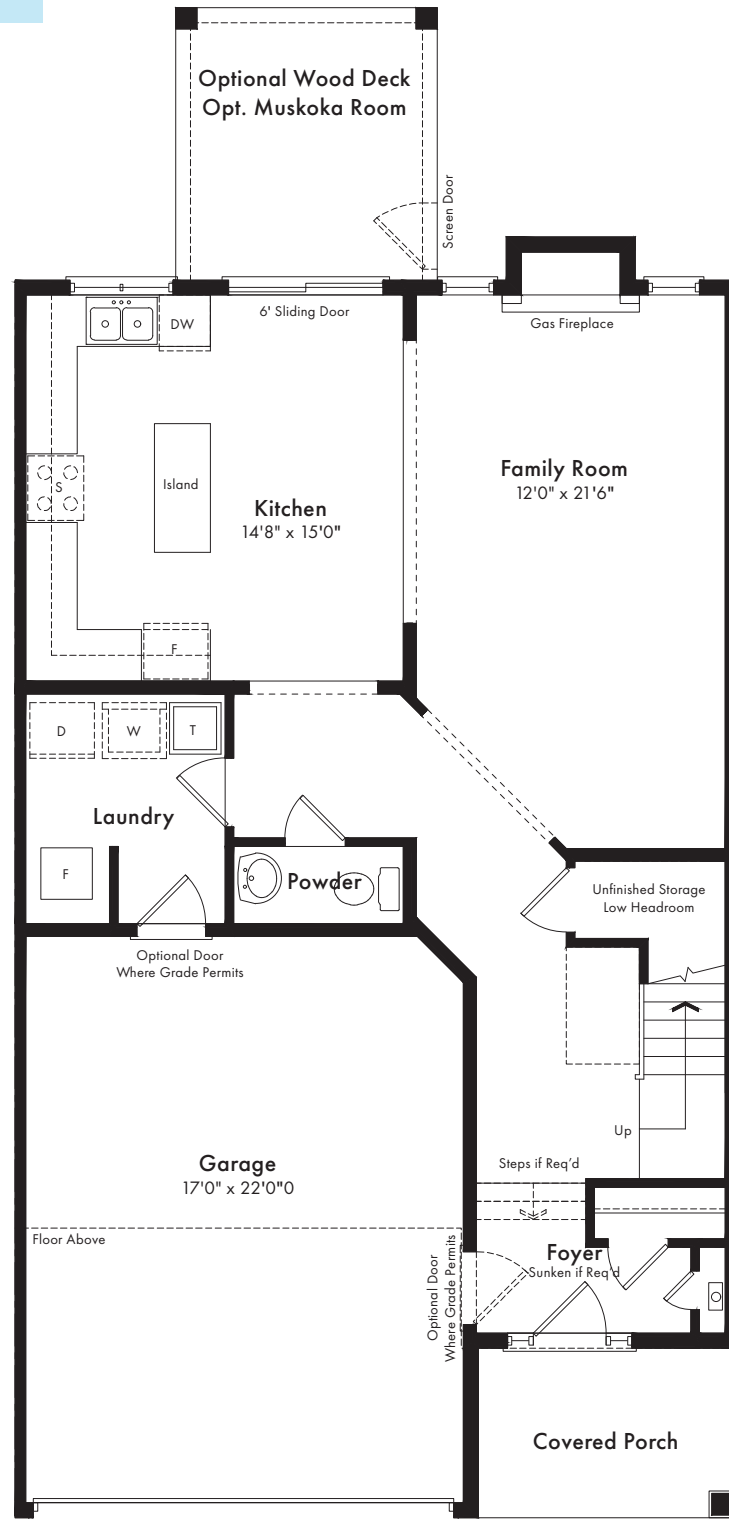

My Weekend is Waiting!

EdenOak

MyOakBay.ca

Elevation A
1,961 SQ.FT.

Elevation B
1,974 SQ.FT.

EdenOak

THE ST. ANDREWS

Elevation A
1,961 SQ.FT.

Elevation B
1,974 SQ.FT.

4 Bedrooms
2.5 Bathrooms
Garage
Laundry

Ground Floor - Elevation A

Second Floor - Elevation A

Partial Ground Floor - Elevation B

Partial Second Floor - Elevation B