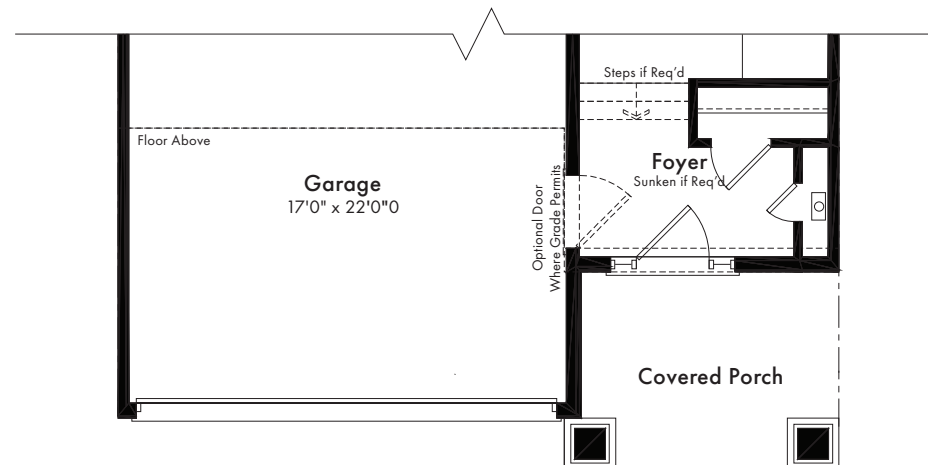

My Weekend is Waiting!

EdenOak

MyOakBay.ca

Elevation A
1,961 SQ.FT.

Elevation B
1,974 SQ.FT.

EdenOak

THE ST. ANDREWS

Elevation A
1,961 SQ.FT.

Elevation B
1,974 SQ.FT.

4 Bedrooms
2.5 Bathrooms
Garage
Laundry

Ground Floor - Elevation A

Second Floor - Elevation A

Partial Ground Floor - Elevation B

Partial Second Floor - Elevation B