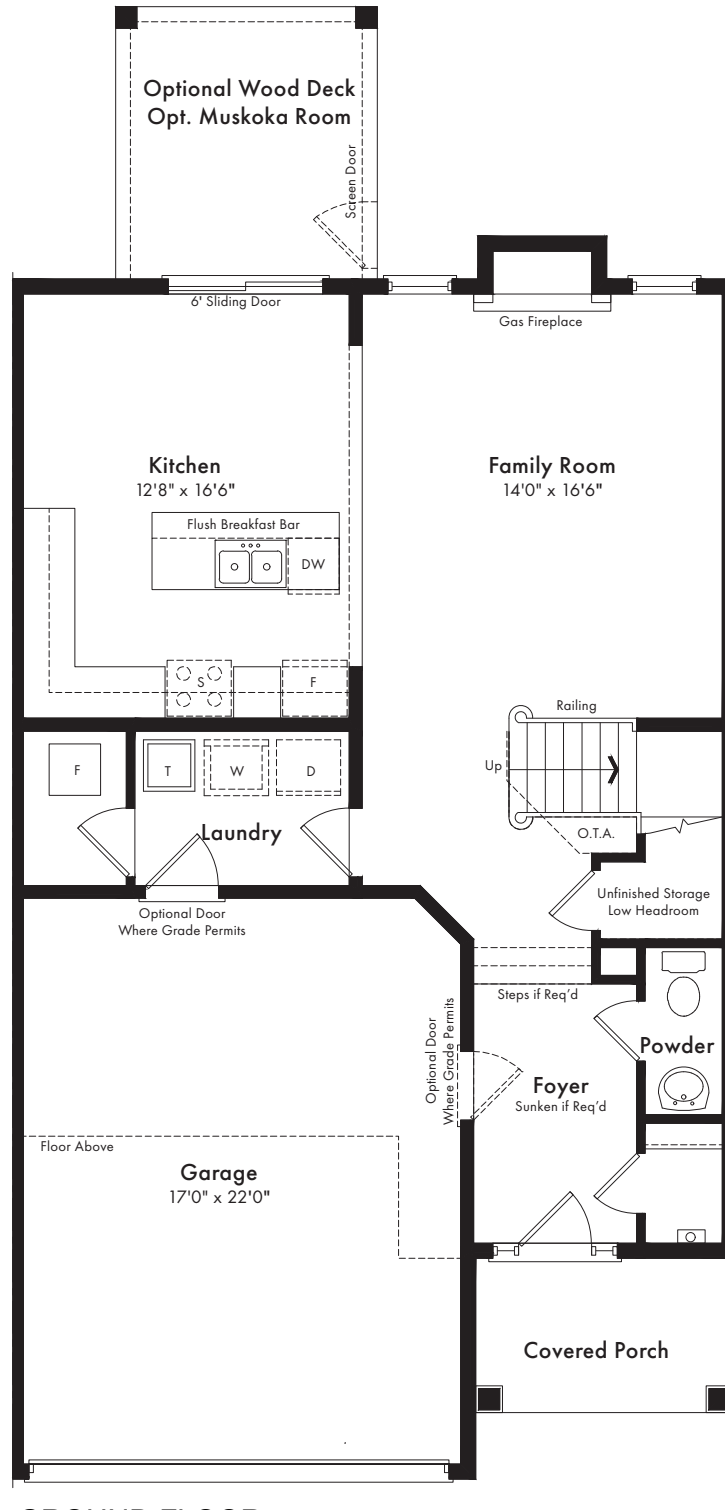

# THE TORREY PINES

3 Bedrooms · 2.5 Bathrooms · Double Car Garage · Laundry

Elevation A  
1,823 SQ.FT.

Elevation B  
1,811 SQ.FT.

# THE TORREY PINES

Elevation A  
1,823 SQ.FT.

Elevation B  
1,811 SQ.FT.

3 Bedrooms  
2.5 Bathrooms  
Garage  
Laundry

Ground Floor - Elevation A

Second Floor - Elevation A

Partial Ground Floor - Elevation B