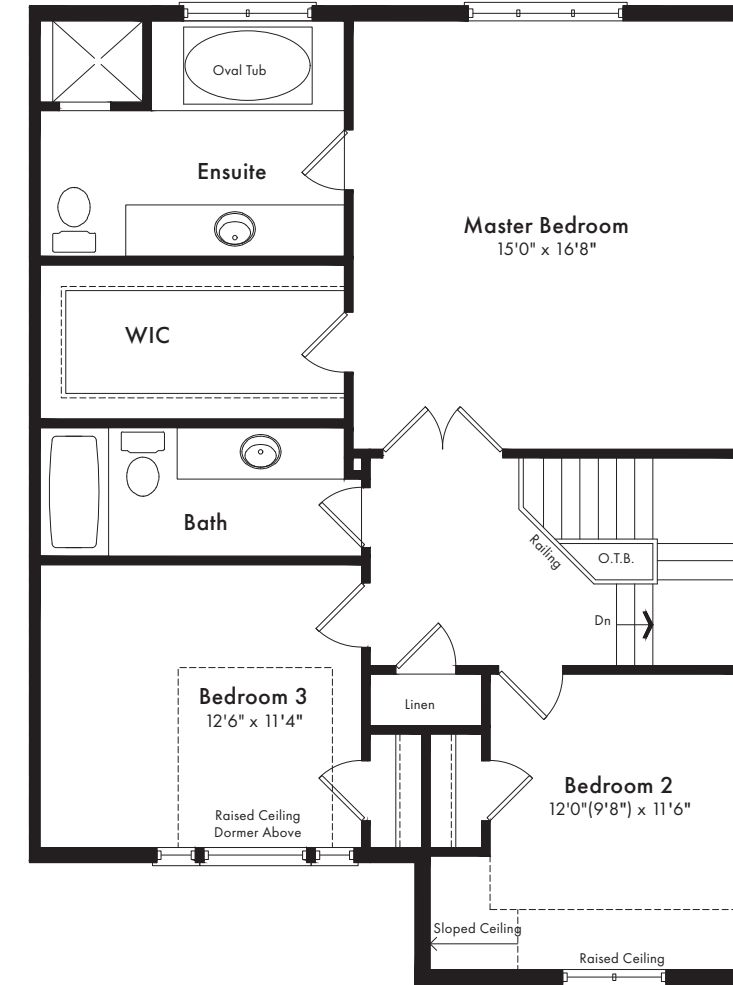

# THE TORREY PINES

3 Bedrooms · 2.5 Bathrooms · Double Car Garage · Laundry

Elevation A  
1,823 SQ.FT.

Elevation B  
1,811 SQ.FT.

# THE TORREY PINES

Elevation A  
1,823 SQ.FT.

Elevation B  
1,811 SQ.FT.

3 Bedrooms  
2.5 Bathrooms  
Garage  
Laundry

Ground Floor - Elevation A

Second Floor - Elevation A

Partial Ground Floor - Elevation B

Partial Second Floor - Elevation B