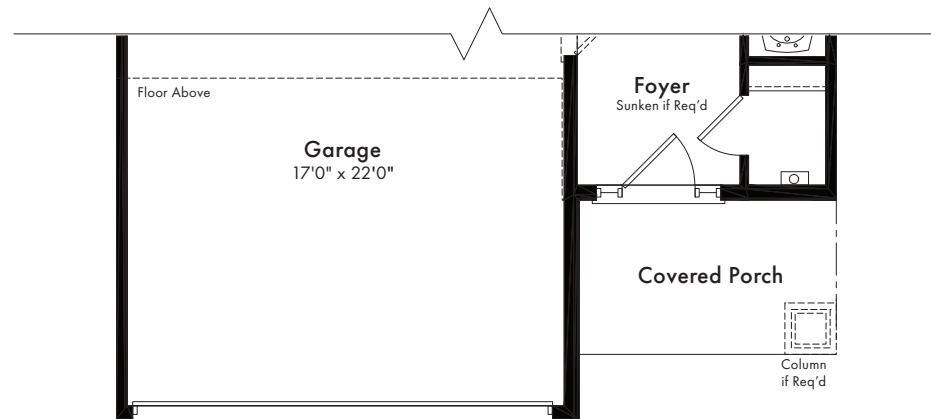

# THE TORREY PINES

Elevation A  
1,823 SQ.FT.

Elevation B  
1,811 SQ.FT.

3 Bedrooms  
2.5 Bathrooms  
Garage  
Laundry

Ground Floor - Elevation A

Second Floor - Elevation A

Partial Ground Floor - Elevation B

Partial Second Floor - Elevation B