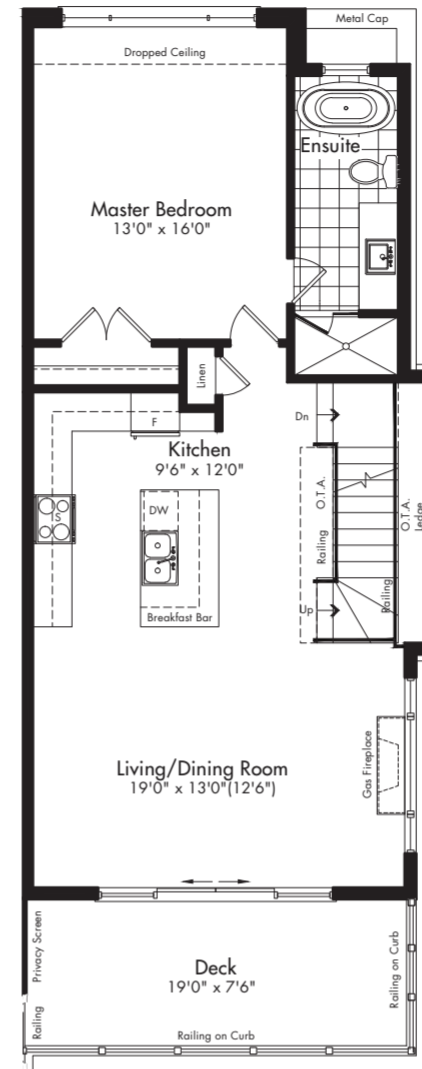

TOWN HOUSE

THE VALENCIA

3 Bedrooms • 2.5 Bathrooms • Double Car Garage • Laundry

Elevation A1
1,826 SQ.FT.
includes 33 SQ.FT. O.T.B

Elevation A1
1,793 SQ.FT.
includes 33 SQ.FT. O.T.B

OAK BAY

Just a 90 minute drive from Toronto but a world away from everyday. Enjoy living in a gorgeous home at Oak Bay Golf & Marina Community, surrounded by your very own golf course, steps to a private marina, tennis, hiking and ski trails, swimming pools and social clubs – all on the shores of Georgian Bay in Port Severn.

My Weekend is Waiting!

 EdenOak

MyOakBay.ca

 EdenOak

THE VALENCIA

Elevation A
1,826 SQ.FT.
 includes 33 SQ.FT. O.T.B

3 Bedrooms
 2.5 Bathrooms
 Double Car Garage
 Laundry

Elevation A1
1,793 SQ.FT.
 includes 33 SQ.FT. O.T.B

Ground Floor - Elevation A

Ground Floor - Elevation A1

Second Floor - Elevation A

Second Floor - Elevation A1

Terrace Floor - Elevation A

Terrace Floor - Elevation A1

Specifications are subject to change without notice. Rendering is artist's concept. Architectural elements may vary from rendering and floor plan shown. Actual unit may be a reverse unit to the plan shown. E. & O.E.