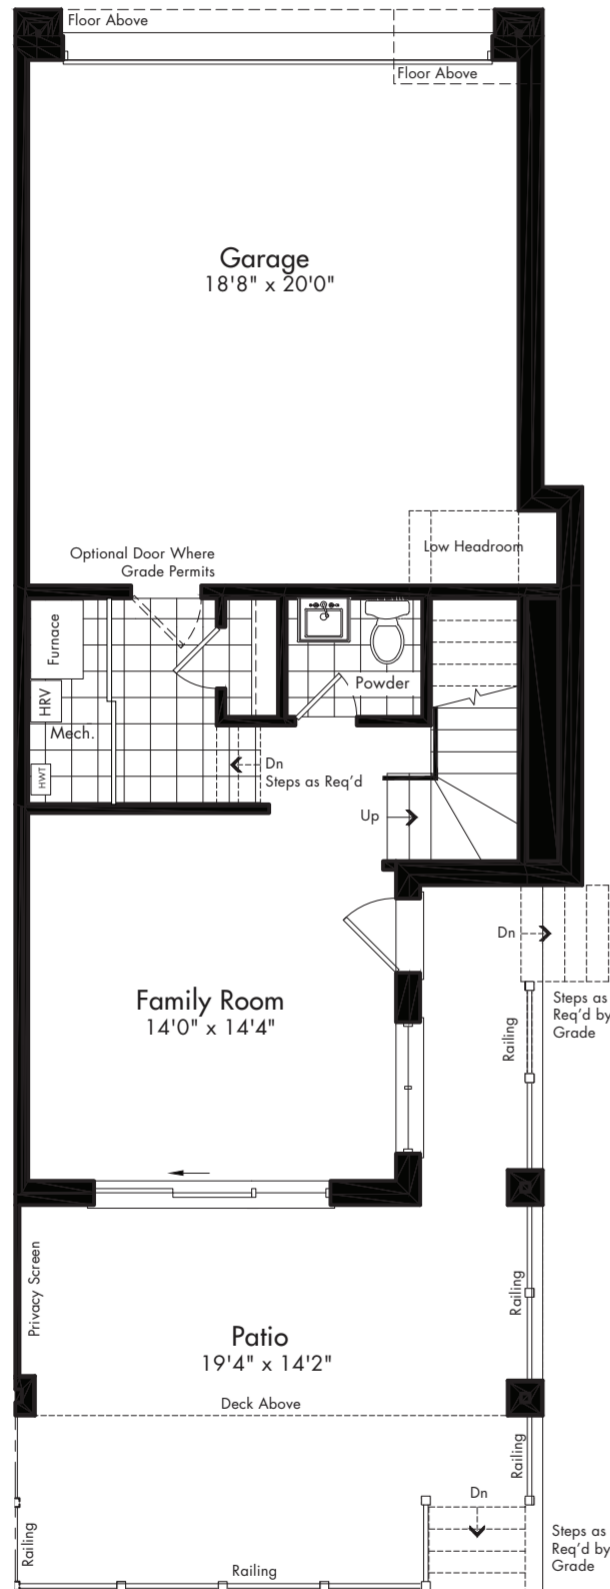

TOWN HOUSE

THE VALENCIA

3 Bedrooms • 2.5 Bathrooms • Double Car Garage • Laundry

Elevation A1
1,826 SQ.FT.
includes 33 SQ.FT. O.T.B

Elevation A1
1,793 SQ.FT.
includes 33 SQ.FT. O.T.B

OAK BAY

Just a 90 minute drive from Toronto but a world away from everyday. Enjoy living in a gorgeous home at Oak Bay Golf & Marina Community, surrounded by your very own golf course, steps to a private marina, tennis, hiking and ski trails, swimming pools and social clubs – all on the shores of Georgian Bay in Port Severn.

My Weekend is Waiting!

 EdenOak

MyOakBay.ca

 EdenOak

THE VALENCIA

Elevation A
1,826 SQ.FT.
 includes 33 SQ.FT. O.T.B

3 Bedrooms
 2.5 Bathrooms
 Double Car Garage
 Laundry

Elevation A1
1,793 SQ.FT.
 includes 33 SQ.FT. O.T.B

Ground Floor - Elevation A

Ground Floor - Elevation A1

Second Floor - Elevation A

Second Floor - Elevation A1

Terrace Floor - Elevation A

Terrace Floor - Elevation A1

Specifications are subject to change without notice. Rendering is artist's concept. Architectural elements may vary from rendering and floor plan shown. Actual unit may be a reverse unit to the plan shown. E. & O.E.