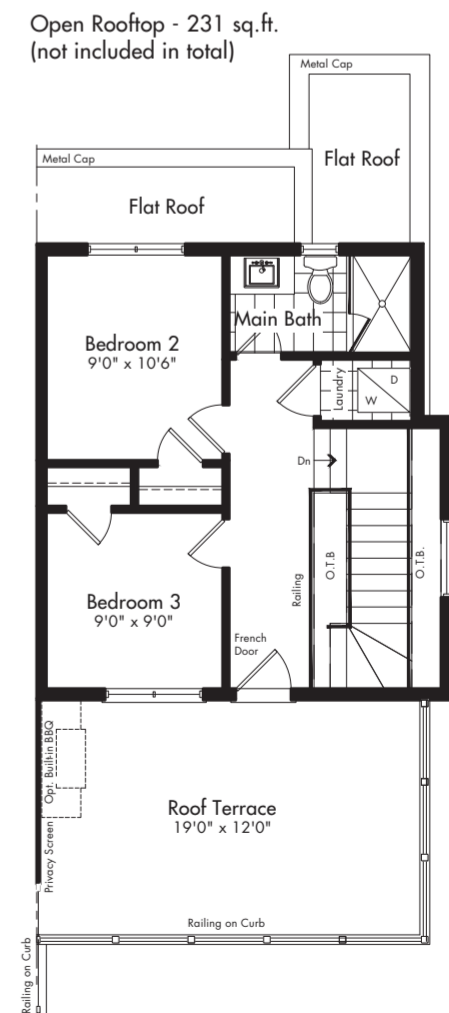

TOWN HOUSE

THE VALENCIA

3 Bedrooms • 2.5 Bathrooms • Double Car Garage • Laundry

Elevation A1
1,826 SQ.FT.
includes 33 SQ.FT. O.T.B

Elevation A1
1,793 SQ.FT.
includes 33 SQ.FT. O.T.B

OAK BAY

Just a 90 minute drive from Toronto but a world away from everyday. Enjoy living in a gorgeous home at Oak Bay Golf & Marina Community, surrounded by your very own golf course, steps to a private marina, tennis, hiking and ski trails, swimming pools and social clubs – all on the shores of Georgian Bay in Port Severn.

My Weekend is Waiting!

 EdenOak

MyOakBay.ca

 EdenOak

THE VALENCIA

Elevation A
1,826 SQ.FT.
 includes 33 SQ.FT. O.T.B

3 Bedrooms
 2.5 Bathrooms
 Double Car Garage
 Laundry

Elevation A1
1,793 SQ.FT.
 includes 33 SQ.FT. O.T.B

Ground Floor - Elevation A

Ground Floor - Elevation A1

Second Floor - Elevation A

Second Floor - Elevation A1

Terrace Floor - Elevation A

Terrace Floor - Elevation A1

Specifications are subject to change without notice. Rendering is artist's concept. Architectural elements may vary from rendering and floor plan shown. Actual unit may be a reverse unit to the plan shown. E. & O.E.