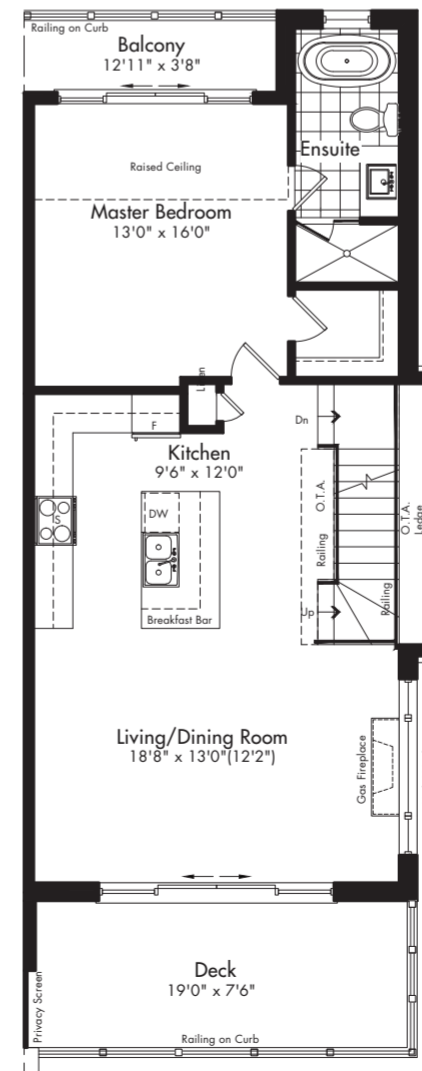

TOWN HOUSE

THE VALENCIA

3 Bedrooms • 2.5 Bathrooms • Double Car Garage • Laundry

Elevation A1
1,826 SQ.FT.
includes 33 SQ.FT. O.T.B

Elevation A1
1,793 SQ.FT.
includes 33 SQ.FT. O.T.B

OAK BAY

Just a 90 minute drive from Toronto but a world away from everyday. Enjoy living in a gorgeous home at Oak Bay Golf & Marina Community, surrounded by your very own golf course, steps to a private marina, tennis, hiking and ski trails, swimming pools and social clubs – all on the shores of Georgian Bay in Port Severn.

My Weekend is Waiting!

 EdenOak

MyOakBay.ca

 EdenOak

THE VALENCIA

Elevation A
1,826 SQ.FT.
 includes 33 SQ.FT. O.T.B

3 Bedrooms
 2.5 Bathrooms
 Double Car Garage
 Laundry

Elevation A1
1,793 SQ.FT.
 includes 33 SQ.FT. O.T.B

Ground Floor - Elevation A

Ground Floor - Elevation A1

Second Floor - Elevation A

Second Floor - Elevation A1

Terrace Floor - Elevation A

Terrace Floor - Elevation A1

Specifications are subject to change without notice. Rendering is artist's concept. Architectural elements may vary from rendering and floor plan shown. Actual unit may be a reverse unit to the plan shown. E. & O.E.