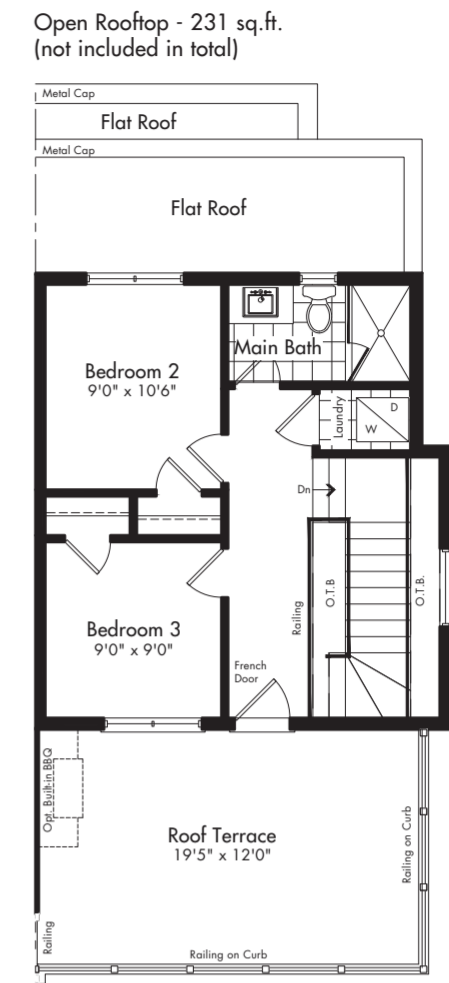

TOWN HOUSE

THE VALENCIA

3 Bedrooms • 2.5 Bathrooms • Double Car Garage • Laundry

Elevation A1
1,826 SQ.FT.
includes 33 SQ.FT. O.T.B

Elevation A1
1,793 SQ.FT.
includes 33 SQ.FT. O.T.B

OAK BAY

Just a 90 minute drive from Toronto but a world away from everyday. Enjoy living in a gorgeous home at Oak Bay Golf & Marina Community, surrounded by your very own golf course, steps to a private marina, tennis, hiking and ski trails, swimming pools and social clubs – all on the shores of Georgian Bay in Port Severn.

My Weekend is Waiting!

 EdenOak

MyOakBay.ca

 EdenOak

THE VALENCIA

Elevation A
1,826 SQ.FT.
 includes 33 SQ.FT. O.T.B

3 Bedrooms
 2.5 Bathrooms
 Double Car Garage
 Laundry

Elevation A1
1,793 SQ.FT.
 includes 33 SQ.FT. O.T.B

Ground Floor - Elevation A

Ground Floor - Elevation A1

Second Floor - Elevation A

Second Floor - Elevation A1

Terrace Floor - Elevation A

Terrace Floor - Elevation A1

Specifications are subject to change without notice. Rendering is artist's concept. Architectural elements may vary from rendering and floor plan shown. Actual unit may be a reverse unit to the plan shown. E. & O.E.