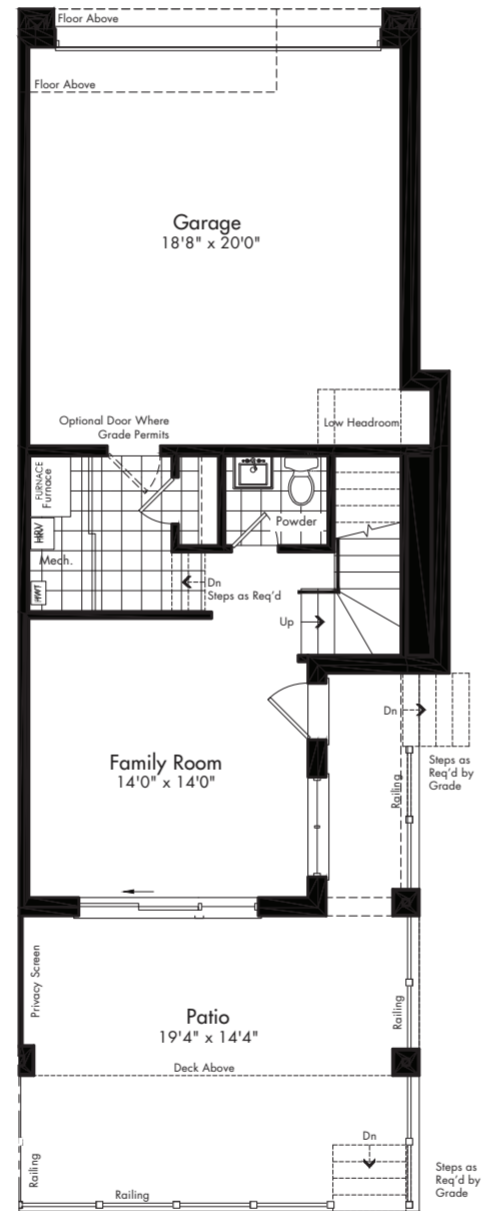

TOWN HOUSE

THE VALENCIA

3 Bedrooms • 2.5 Bathrooms • Double Car Garage • Laundry

Elevation A1
1,826 SQ.FT.
includes 33 SQ.FT. O.T.B

Elevation A1
1,793 SQ.FT.
includes 33 SQ.FT. O.T.B

OAK BAY

Just a 90 minute drive from Toronto but a world away from everyday. Enjoy living in a gorgeous home at Oak Bay Golf & Marina Community, surrounded by your very own golf course, steps to a private marina, tennis, hiking and ski trails, swimming pools and social clubs – all on the shores of Georgian Bay in Port Severn.

My Weekend is Waiting!

 EdenOak

MyOakBay.ca

 EdenOak

THE VALENCIA

Elevation A
1,826 SQ.FT.
 includes 33 SQ.FT. O.T.B

3 Bedrooms
 2.5 Bathrooms
 Double Car Garage
 Laundry

Elevation A1
1,793 SQ.FT.
 includes 33 SQ.FT. O.T.B

Ground Floor - Elevation A

Ground Floor - Elevation A1

Second Floor - Elevation A

Second Floor - Elevation A1

Terrace Floor - Elevation A

Terrace Floor - Elevation A1

Specifications are subject to change without notice. Rendering is artist's concept. Architectural elements may vary from rendering and floor plan shown. Actual unit may be a reverse unit to the plan shown. E. & O.E.