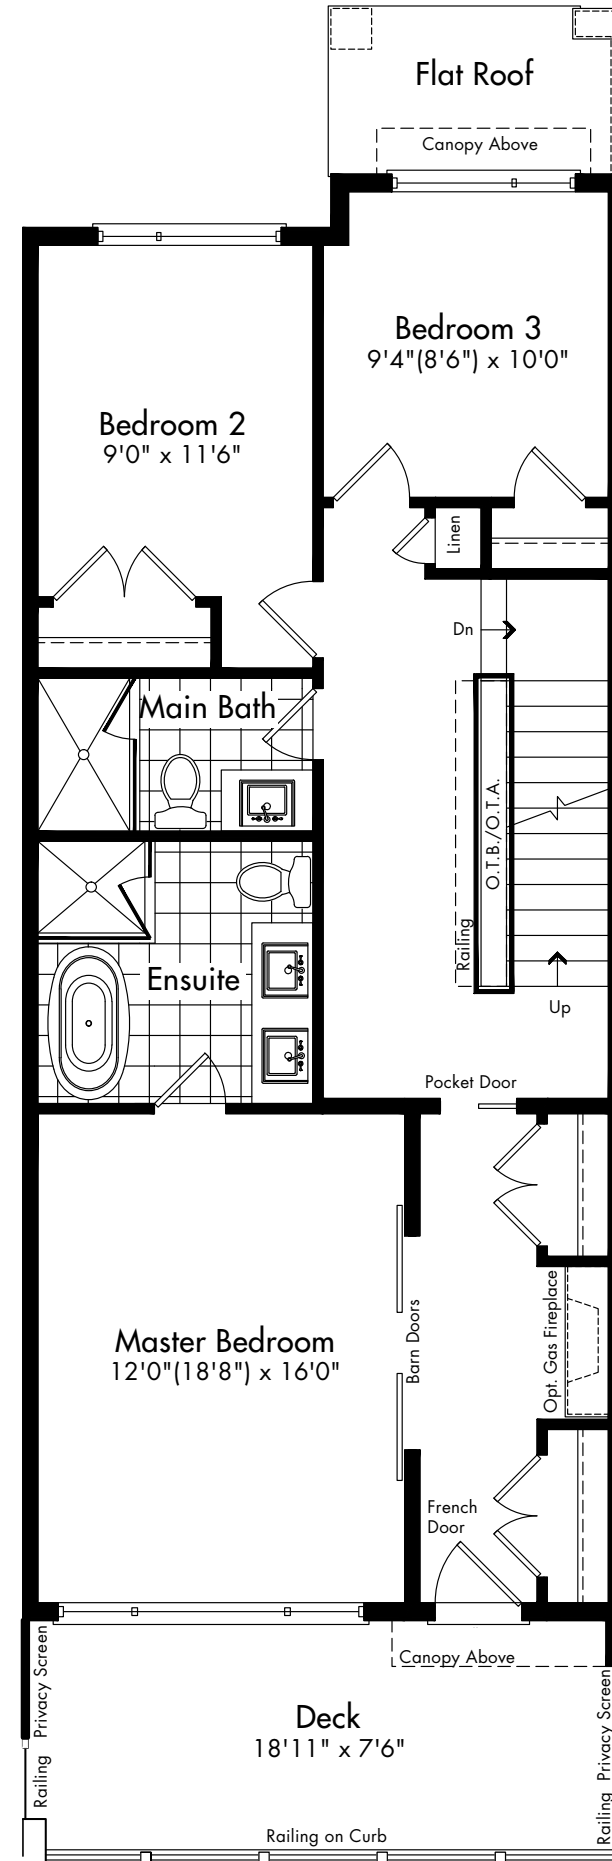

My Weekend is Waiting!

EdenOak

MyOakBay.ca

Elevation A
1,931 SQ.FT.
includes 25 SQ.FT. O.T.B

Elevation A
1,931 SQ.FT.
includes 25 SQ.FT. O.T.B

EdenOak

THE DISCOVERY

Elevation A
1,931 SQ.FT.
 includes 25 SQ.FT. O.T.B

3 Bedrooms
 2.5 Bathrooms
 Single Garage
 Laundry

Ground Floor - Elevation A

Second Floor - Elevation A

Terrace Floor - Elevation A

Open Rooftop - 360 sq.ft.
 (not included in total)