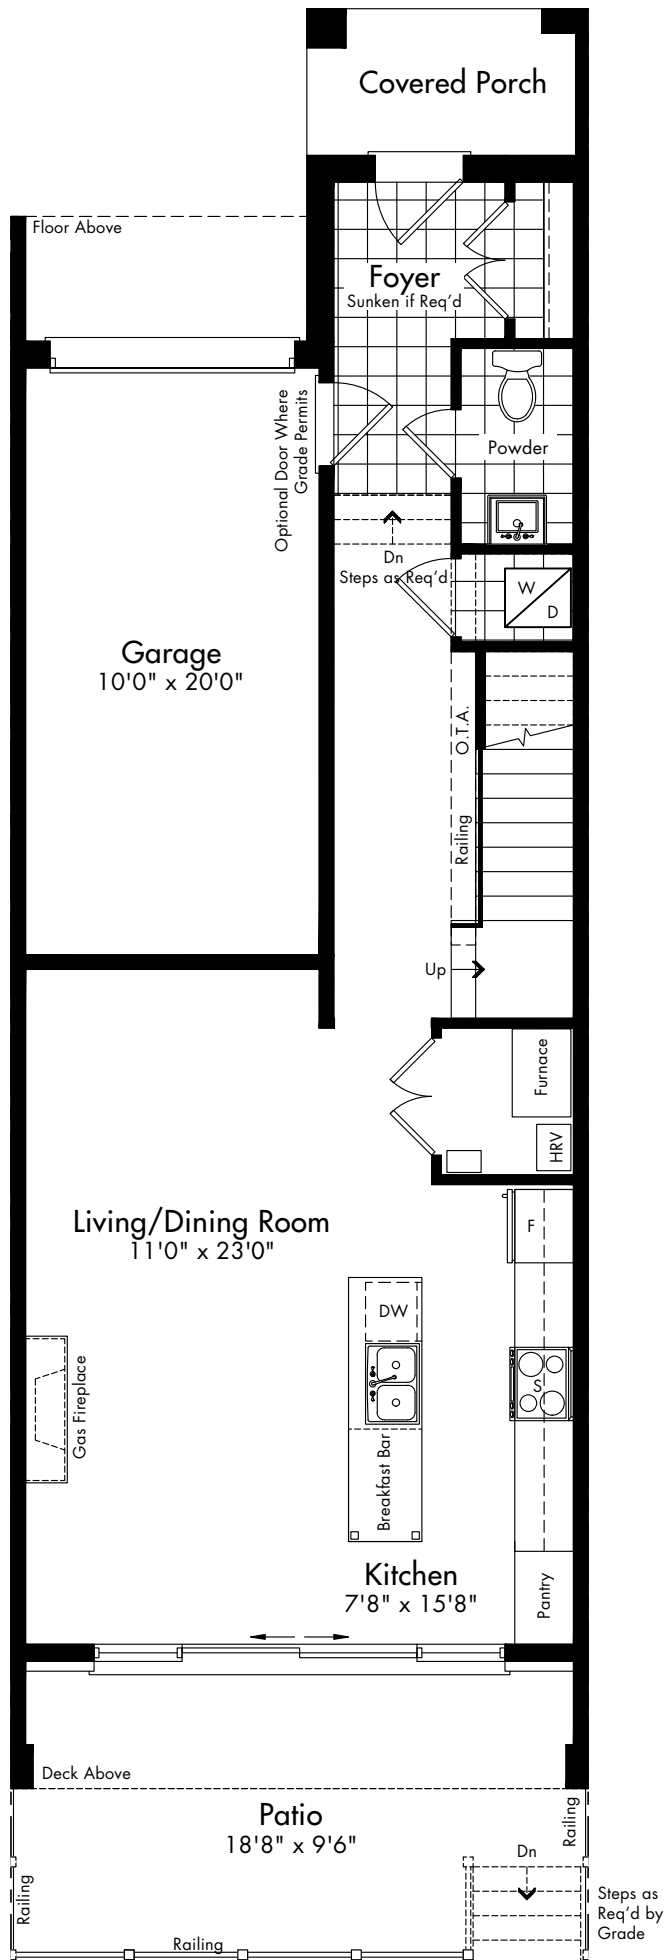

My Weekend is Waiting!

EdenOak

MyOakBay.ca

Elevation A
1,931 SQ.FT.
includes 25 SQ.FT. O.T.B

Elevation A
1,931 SQ.FT.
includes 25 SQ.FT. O.T.B

EdenOak

THE DISCOVERY

Elevation A
1,931 SQ.FT.
 includes 25 SQ.FT. O.T.B

3 Bedrooms
 2.5 Bathrooms
 Single Garage
 Laundry

Ground Floor - Elevation A

Second Floor - Elevation A

Terrace Floor - Elevation A

Open Rooftop - 360 sq.ft.
 (not included in total)