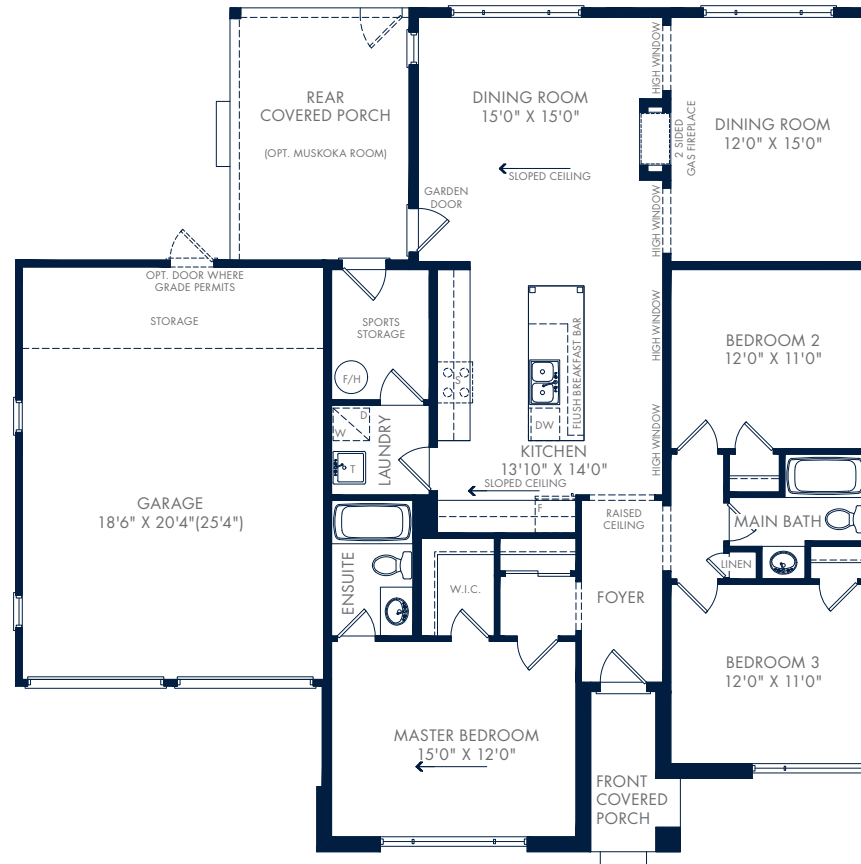

THE FALDO

3 BEDROOMS • 2 BATHROOMS • DOUBLE CAR GARAGE

ELEVATION C
1,578 SQ.FT.

BAYSIDE 11 ESTATES

THE FALDO

3 BEDROOMS • 2 BATHROOMS • DOUBLE CAR GARAGE

OAK BAY

GROUND FLOOR – ELEVATION C 1,578 SQ.FT.

BAYSIDE 11 ESTATES