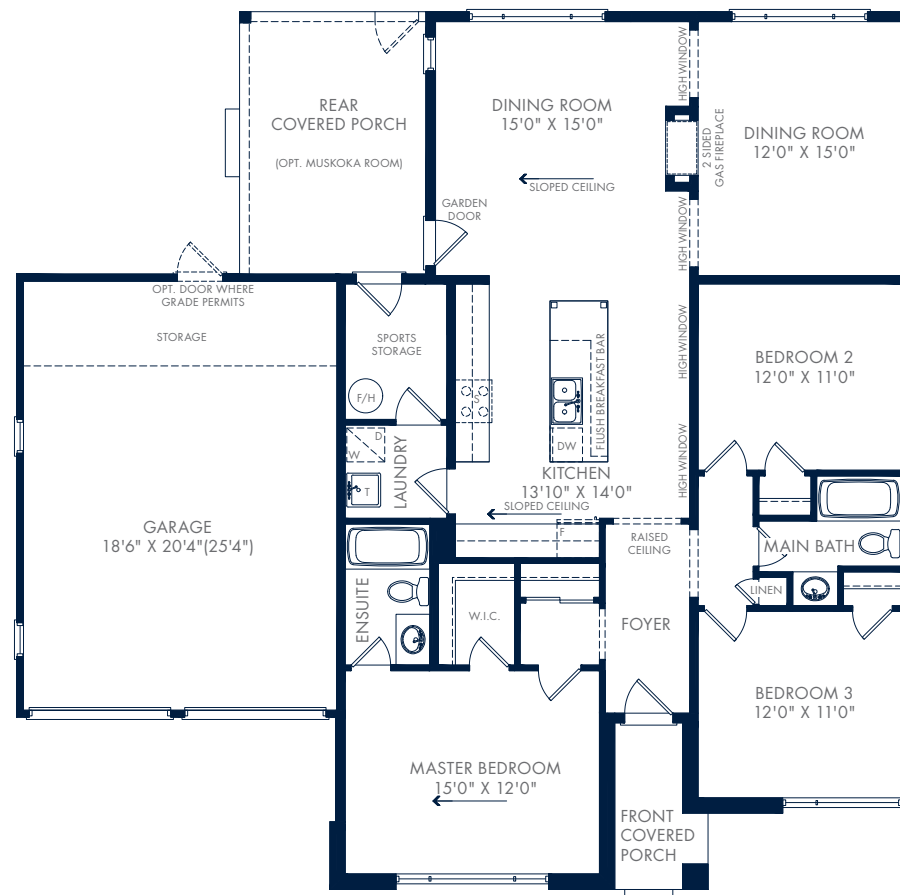

# THE FALDO

3 BEDROOMS • 2 BATHROOMS • DOUBLE CAR GARAGE

### GROUND FLOOR – ELEVATION A

1,569 SQ.FT.

### GROUND FLOOR – ELEVATION B

1,602 SQ.FT.

### GROUND FLOOR – ELEVATION C

1,578 SQ.FT.