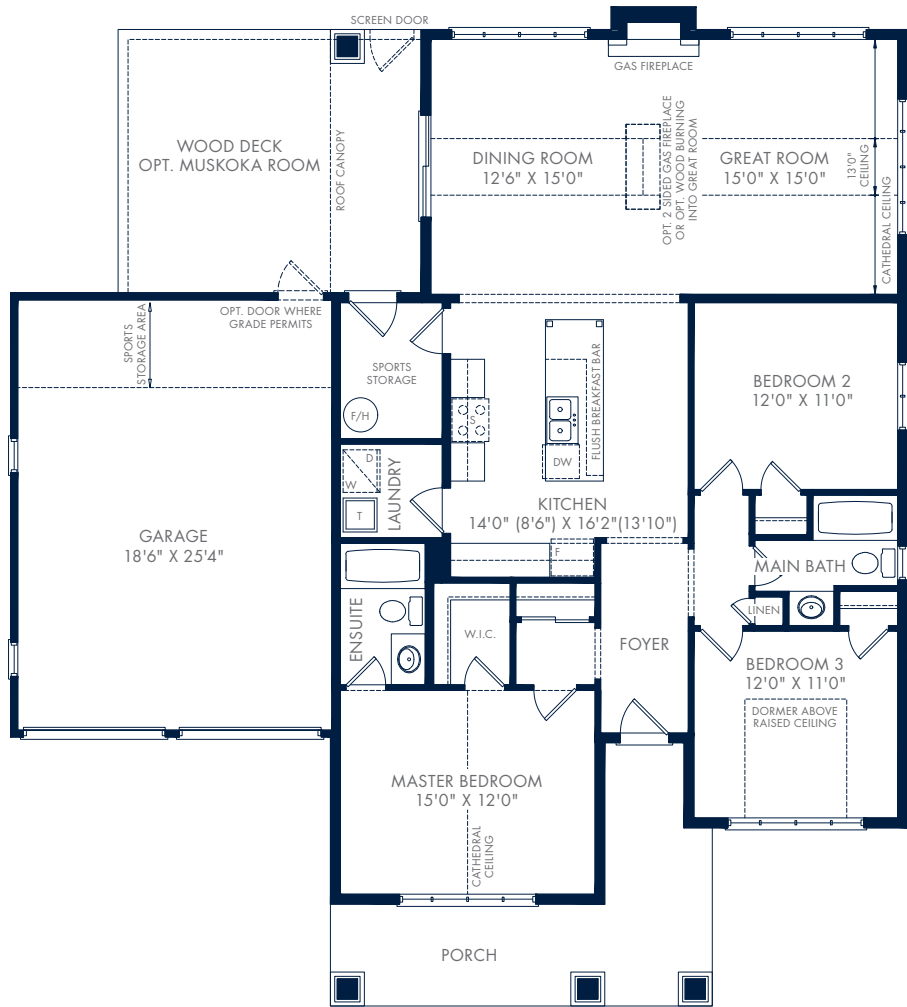

# THE FALDO

3 BEDROOMS • 2 BATHROOMS • DOUBLE CAR GARAGE

### GROUND FLOOR – ELEVATION A

1,569 SQ.FT.

### GROUND FLOOR – ELEVATION B

1,602 SQ.FT.