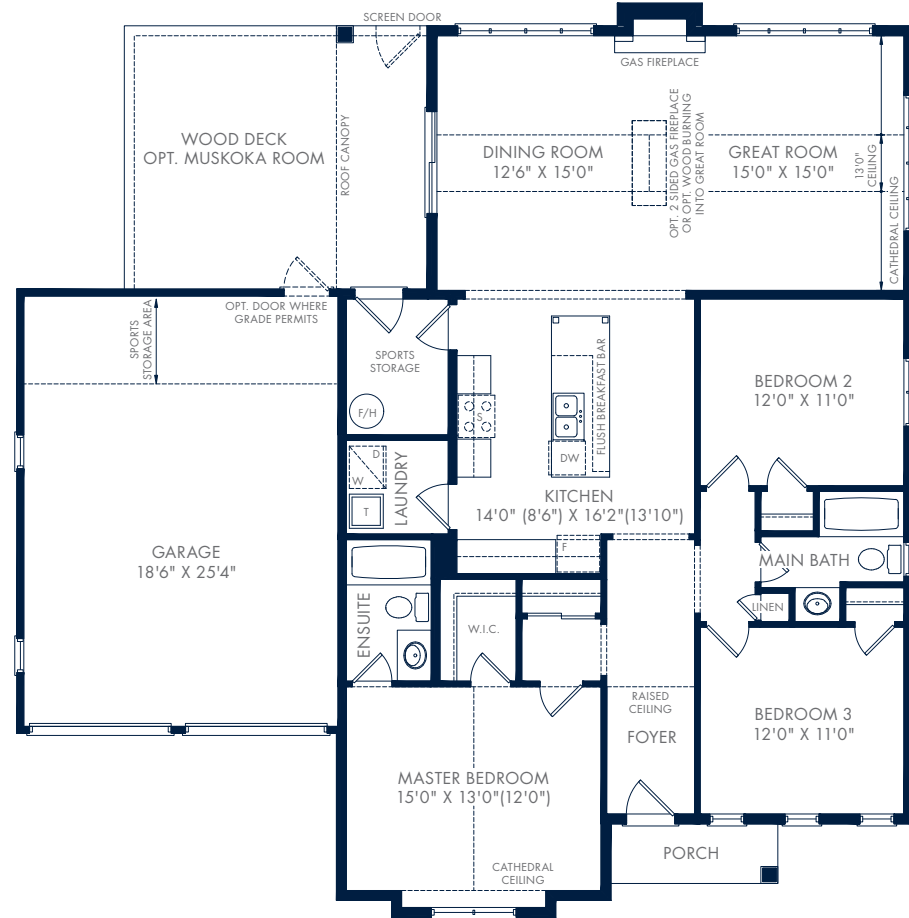

# THE FALDO

3 BEDROOMS • 2 BATHROOMS • DOUBLE CAR GARAGE

### GROUND FLOOR – ELEVATION A

1,569 SQ.FT.

### GROUND FLOOR – ELEVATION B

1,602 SQ.FT.